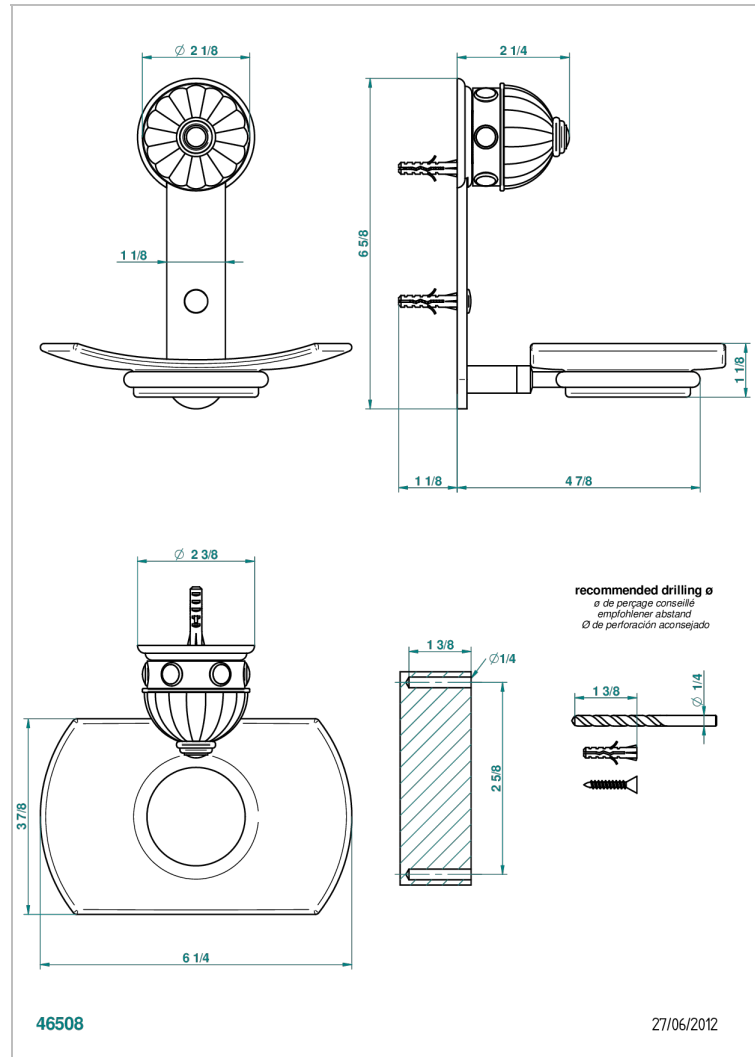

# CHEVERNY RED JASPER

A1U-500

Glass soap dish, wall mounted

THG<sup>®</sup>  
PARIS

## CHARACTERISTIC

- Cheverny red Jasper
- Glass soap dish, wall mounted