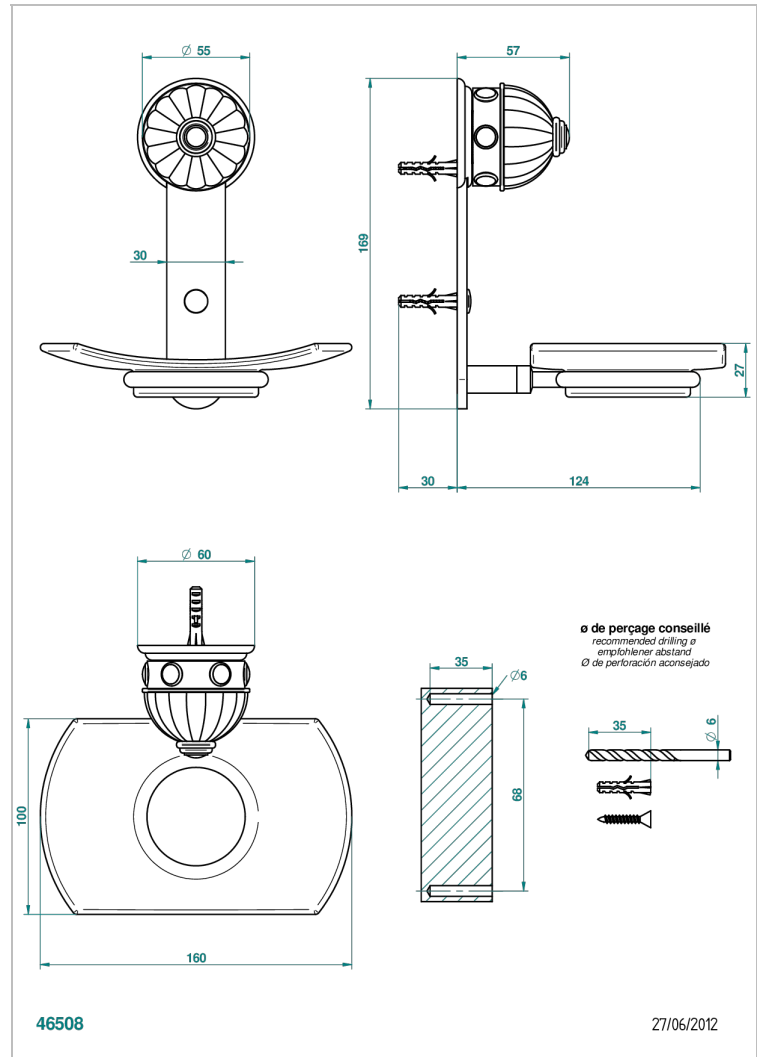

# AMBOISE RED JASPER

A1L-500

Glass soap dish, wall mounted

## CHARACTERISTIC

- Amboise Red Jasper
- Glass soap dish, wall mounted