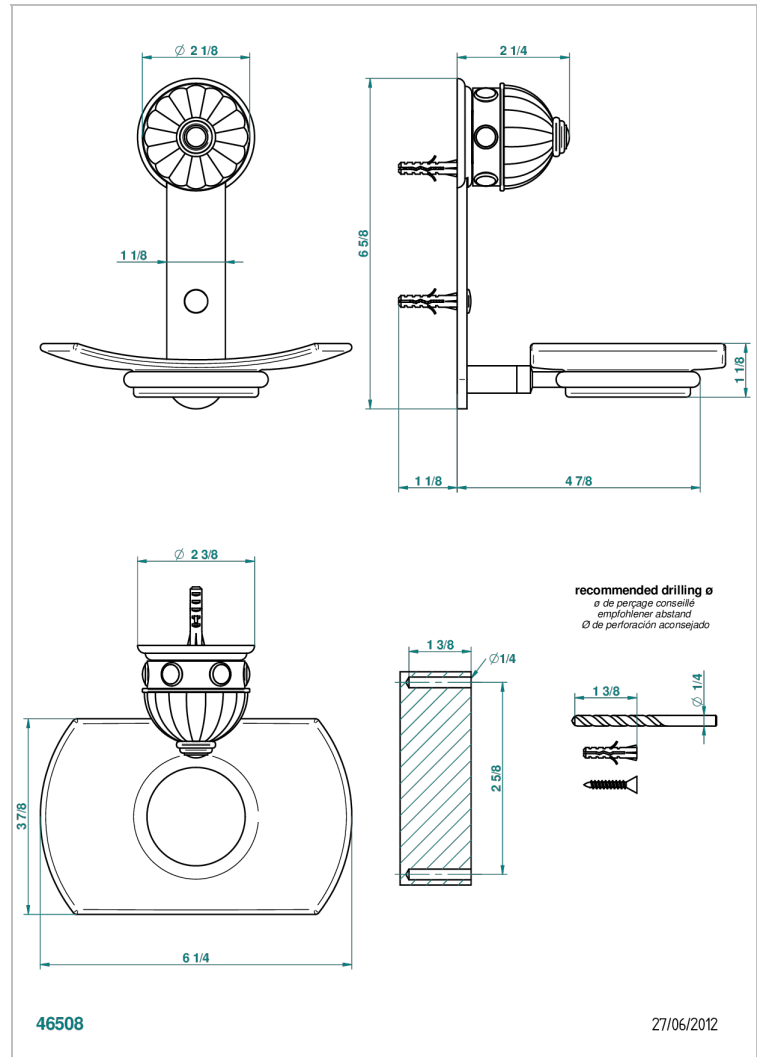

AMBOISE RED JASPER

A1L-500

Glass soap dish, wall mounted

CHARACTERISTIC

- Amboise Red Jasper
- Glass soap dish, wall mounted

AVAILABLE FINITIONS

Black ceram - D30
 Blush PVD - H62
 Brass color PVD - H49
 Brown bronze color PVD - F33
 Chrome polished - A02
 Chrome polished / gold polished - G02