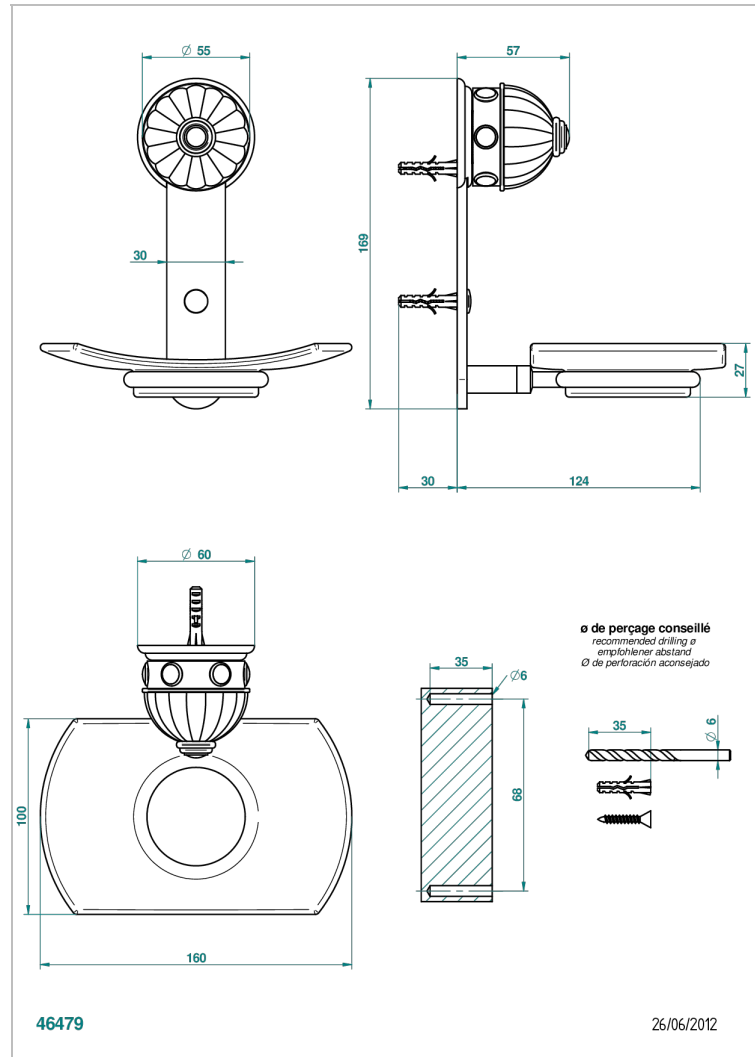

CHEVERNY LAPIS LAZULI

A1T-500

Glass soap dish, wall mounted

THG[®]
PARIS

CHARACTERISTIC

- Cheverny Lapis Lazuli
- Glass soap dish, wall mounted

AVAILABLE FINITIONS

Black ceram - D30
Blush PVD - H62
Brass color PVD - H49
Brown bronze color PVD - F33
Chrome polished - A02
Chrome polished / gold polished - G02