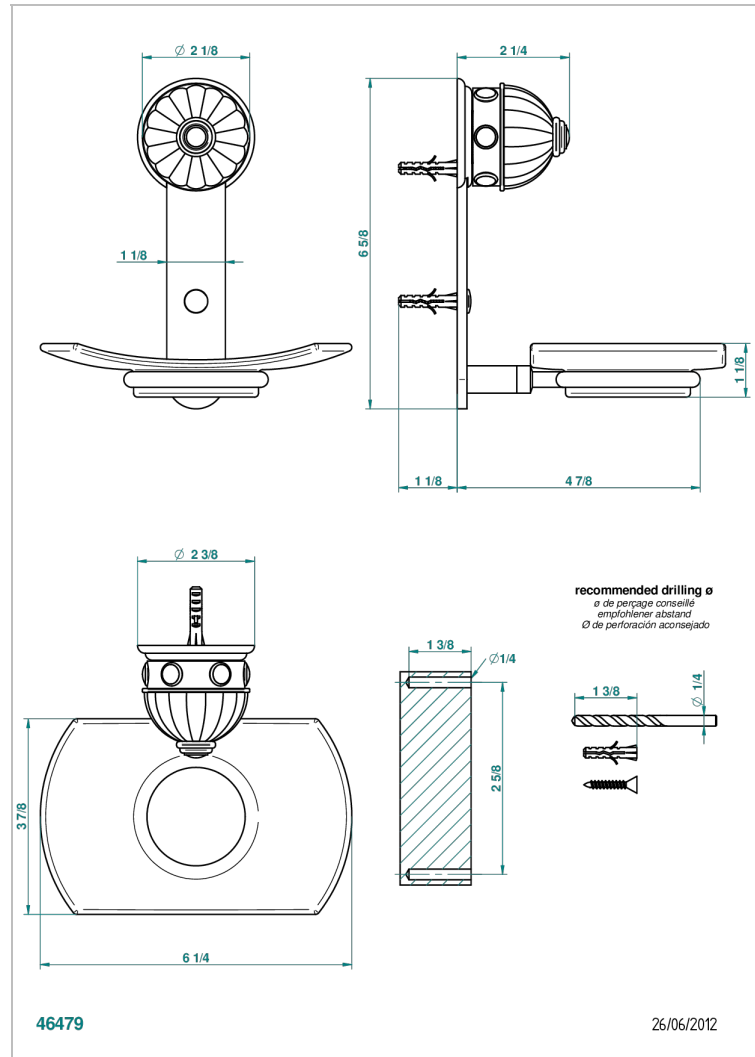

# CHEVERNY LAPIS LAZULI

A1T-500

Glass soap dish, wall mounted

## CHARACTERISTIC

- Cheverny Lapis Lazuli
- Glass soap dish, wall mounted