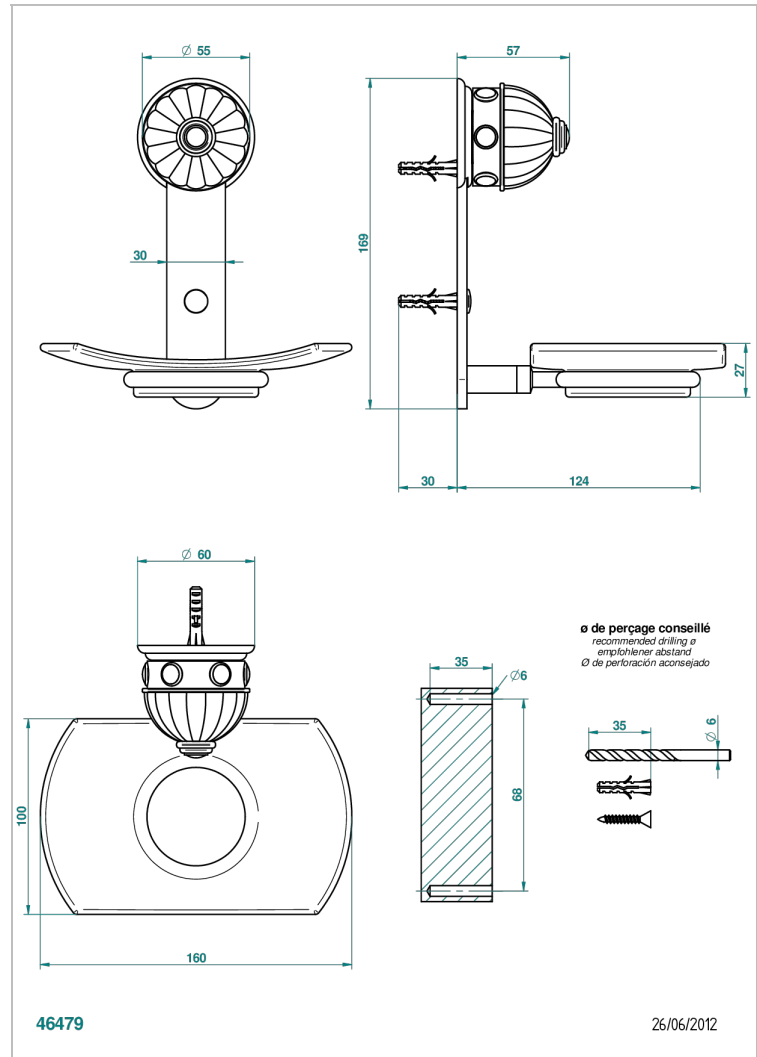

AMBOISE LAPIS LAZULI

A1K-500

Glass soap dish, wall mounted

CHARACTERISTIC

- Amboise Lapis Lazuli
- Glass soap dish, wall mounted

AVAILABLE FINITIONS

Black ceram - D30
Blush PVD - H62
Brass color PVD - H49
Brown bronze color PVD - F33
Chrome polished - A02
Chrome polished / gold polished - G02