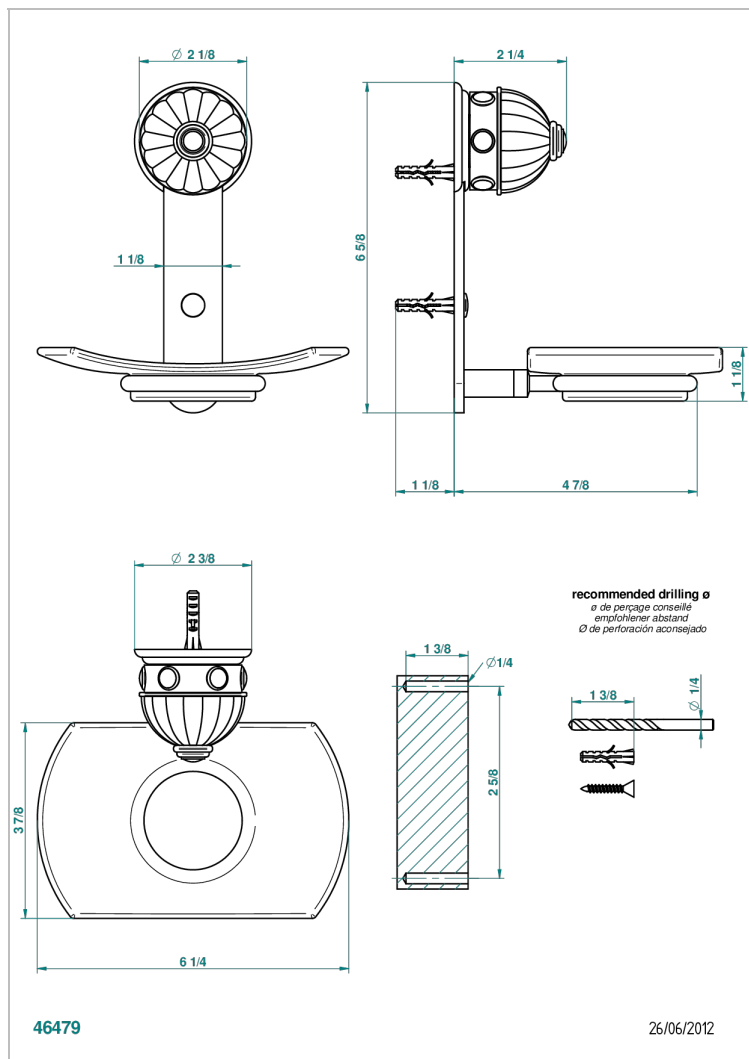

# AMBOISE LAPIS LAZULI

A1K-500

Glass soap dish, wall mounted

THG  
PARIS

## CHARACTERISTIC

- Amboise Lapis Lazuli
- Glass soap dish, wall mounted