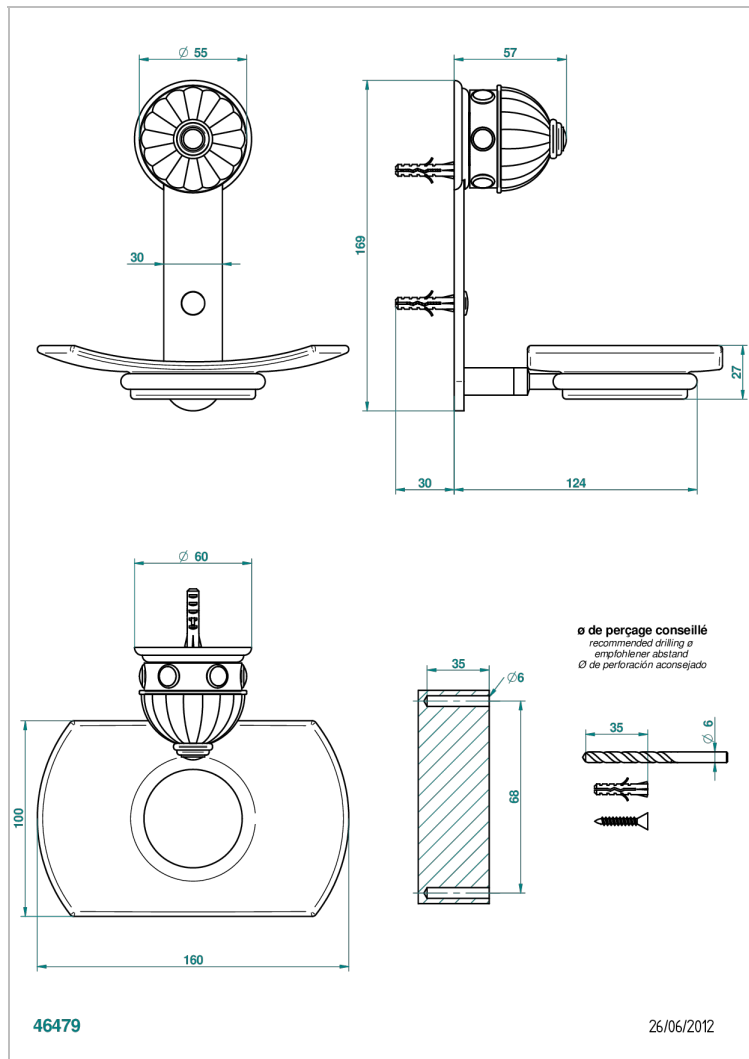

# AMBOISE LAPIS LAZULI

A1K-500

Wall mounted glass soap dish

THG  
PARIS

## CHARACTERISTIC

- Amboise Lapis Lazuli
- Wall mounted glass soap dish