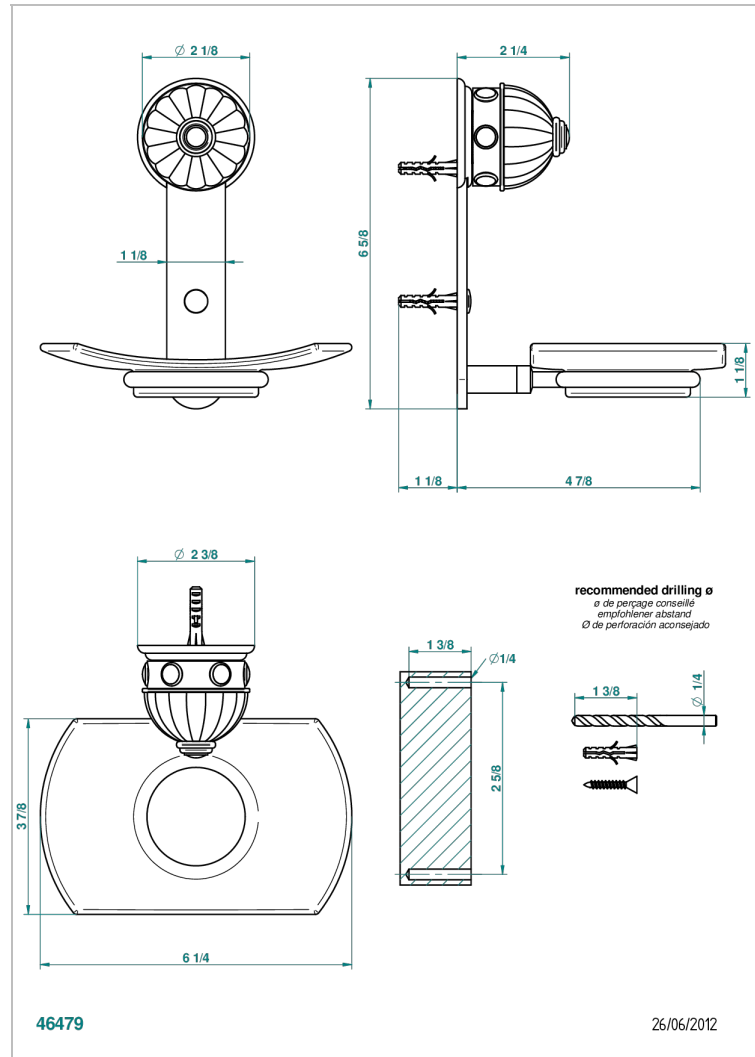

# AMBOISE LAPIS LAZULI

A1K-500

Wall mounted glass soap dish

## CHARACTERISTIC

- Amboise Lapis Lazuli
- Wall mounted glass soap dish