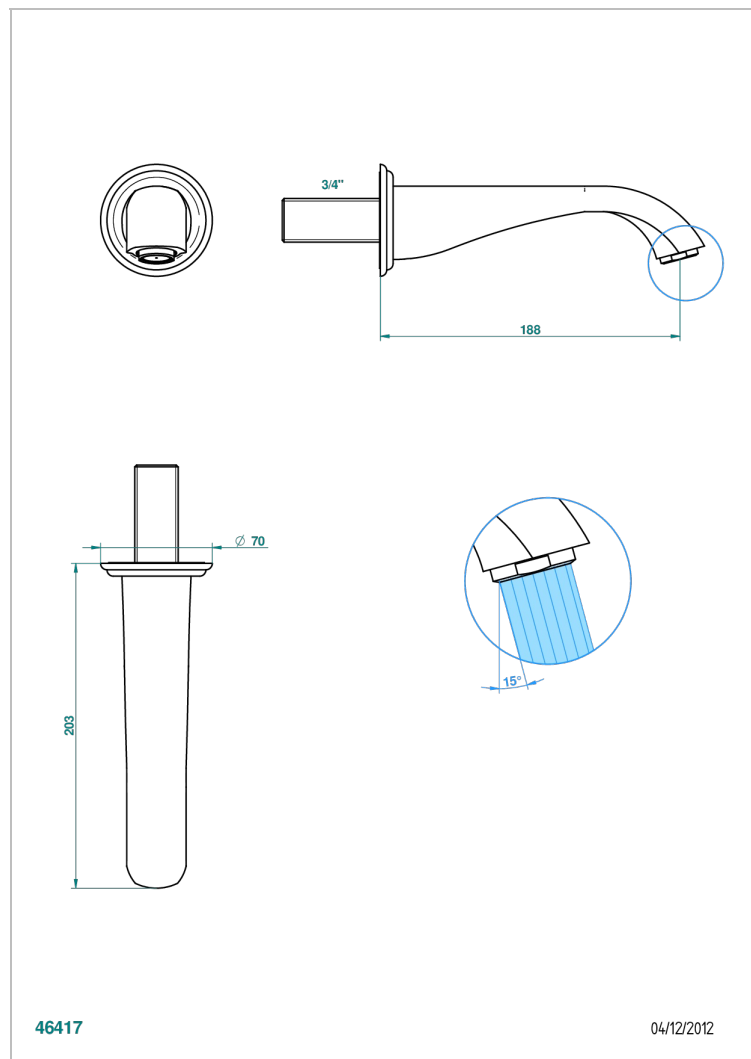

PETALE DE CRISTAL - CLEAR CRYSTAL FINE GOLD THREAD

THG[®]
PARIS

U6E-43GB

Basin wall spout 3/4 no T junction

46417

04/12/2012

CHARACTERISTIC

- Pétale de Cristal - Clear crystal fine gold thread
- Basin wall spout 3/4 no T junction

TECHNICAL SPECS

- Recommandé : 3 bars (max. 5 bars) - Advised : 43,5 psi (max. 72 psi)
- 15 l/min à 3 bars (4 gpm at 43.5 psi)

AVAILABLE FINITIONS

Antique nickel - H28
Black ceram - D30
Blush PVD - H62
Brass color PVD - H49
Brown bronze color PVD - F33
Gold color PVD - H52

Nickel color PVD - H55
Polished chrome (color finish) - A02
Polished chrome / Polished gold (color finish) - G02
Polished gold (color finish) - F01
Polished nickel - B01
Soft gold - F30

Soft matt gold - F31
Umber PVD - H66
Varnished matt antique red copper (color finish) - H07