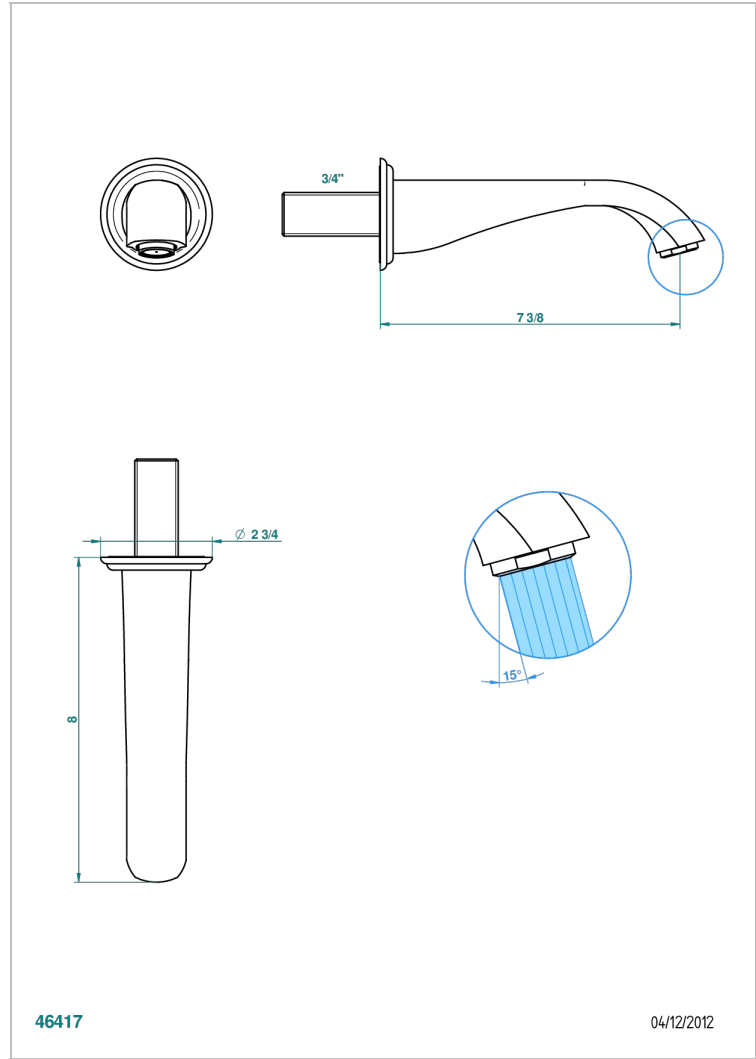

PETALE DE CRISTAL - CLEAR CRYSTAL FINE GOLD THREAD

U6E-43GB

Basin wall spout 3/4 no T junction

46417

04/12/2012

CHARACTERISTIC

- Pétale de Cristal - Clear crystal fine gold thread
- Basin wall spout 3/4 no T junction

TECHNICAL SPECS

- Recommandé : 3 bars (max. 5 bars) - Advised : 43,5 psi (max. 72 psi)
- 15 l/min à 3 bars (4 gpm at 43.5 psi)

AVAILABLE FINITIONS

Antique nickel - H28
Black ceram - D30
Blush PVD - H62
Brass color PVD - H49
Brown bronze color PVD - F33
Gold color PVD - H52

Nickel color PVD - H55
Polished chrome (color finish) - A02
Polished chrome / Polished gold (color finish) - G02
Polished gold (color finish) - F01
Polished nickel - B01
Soft gold - F30

Soft matt gold - F31
Umber PVD - H66
Varnished matt antique red copper (color finish) - H07