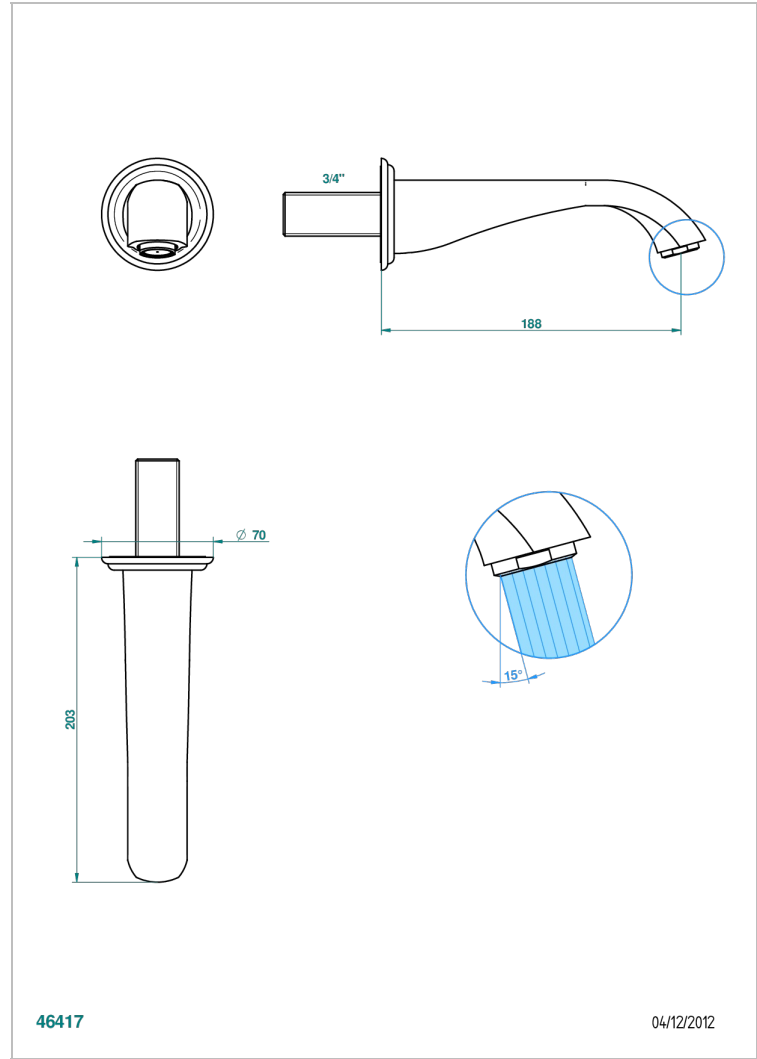

PETALE DE CRISTAL - CLEAR CRYSTAL FINE GOLD THREAD

U6E-43GB

Basin wall spout 3/4 no T junction

04/12/2012

CHARACTERISTIC

- Pétale de Cristal - Clear crystal fine gold thread
- Basin wall spout 3/4 no T junction

TECHNICAL SPECS

- Recommandé : 3 bars (max. 5 bars) - Advised : 43,5 psi (max. 72 psi)
- 15 l/min à 3 bars (4 gpm at 43.5 psi)

AVAILABLE FINITIONS

Antique nickel - H28
Black ceram - D30
Blush PVD - H62
Brass color PVD - H49
Brown bronze color PVD - F33
Gold color PVD - H52

Nickel color PVD - H55
Polished chrome (color finish) - A02
Polished chrome / Polished gold (color finish) - G02
Polished gold (color finish) - F01
Polished nickel - B01
Soft gold - F30

Soft matt gold - F31
Umber PVD - H66
Varnished matt antique red copper (color finish) - H07