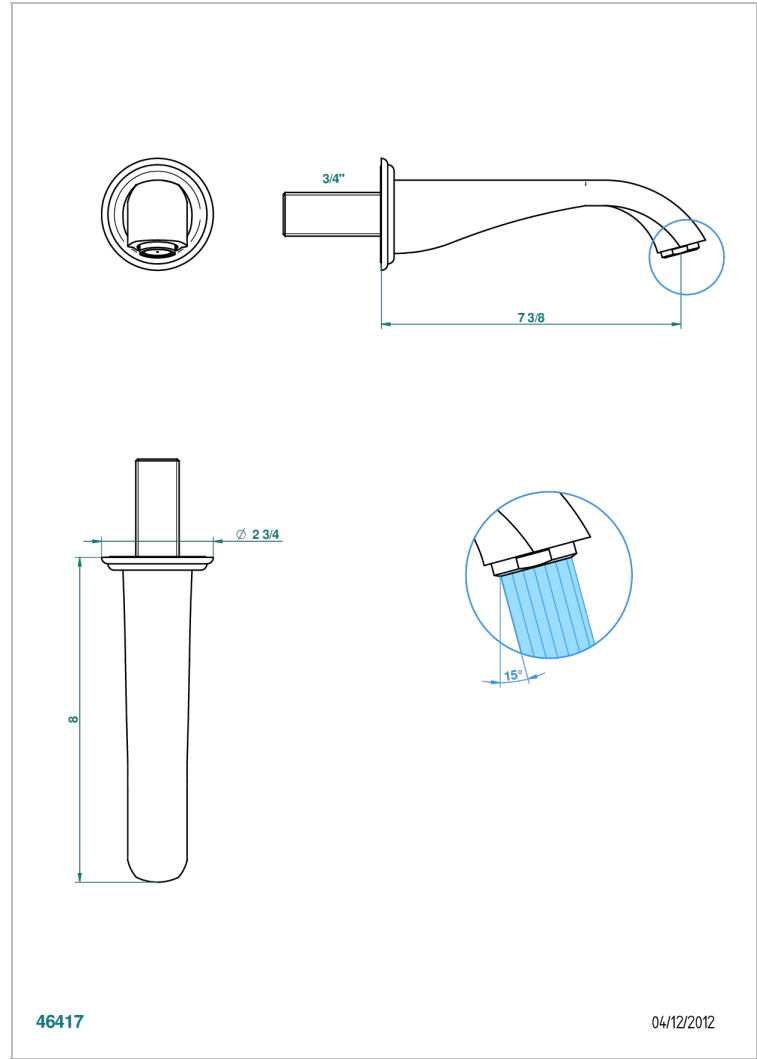

PETALE DE CRISTAL - CLEAR CRYSTAL FINE GOLD THREAD

U6E-43GB

Basin wall spout 3/4 no T junction

CHARACTERISTIC

- Pétale de Cristal - Clear crystal fine gold thread
- Basin wall spout 3/4 no T junction

TECHNICAL SPECS

- Recommandé : 3 bars (max. 5 bars) - Advised : 43,5 psi (max. 72 psi)
- 15 l/min à 3 bars (4 gpm at 43.5 psi)

AVAILABLE FINITIONS

Antique nickel - H28
Black ceram - D30
Blush PVD - H62
Brass color PVD - H49
Brown bronze color PVD - F33
Gold color PVD - H52

Nickel color PVD - H55
Polished chrome (color finish) - A02
Polished chrome / Polished gold (color finish) - G02
Polished gold (color finish) - F01
Polished nickel - B01
Soft gold - F30

Soft matt gold - F31
Umber PVD - H66
Varnished matt antique red copper (color finish) - H07