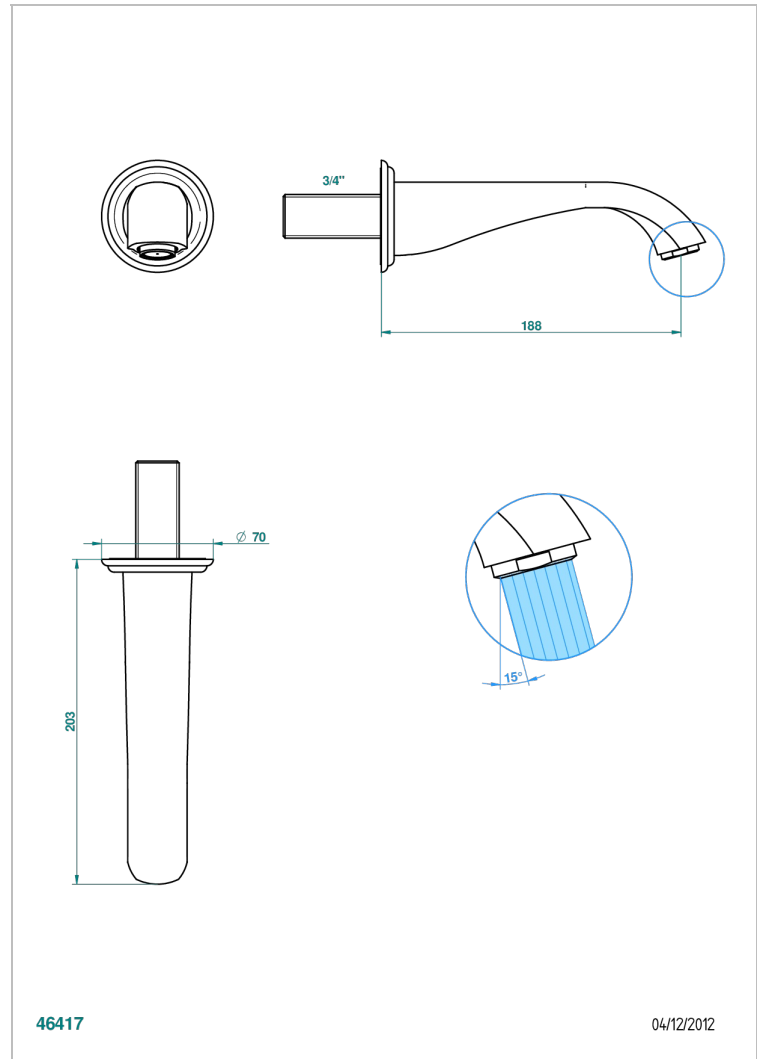

# PETALE DE CRISTAL - CLEAR CRYSTAL FINE GOLD THREAD

U6E-43GB

Basin wall spout 3/4 no T junction

## CHARACTERISTIC

- Pétale de Cristal - Clear crystal fine gold thread
- Basin wall spout 3/4 no T junction