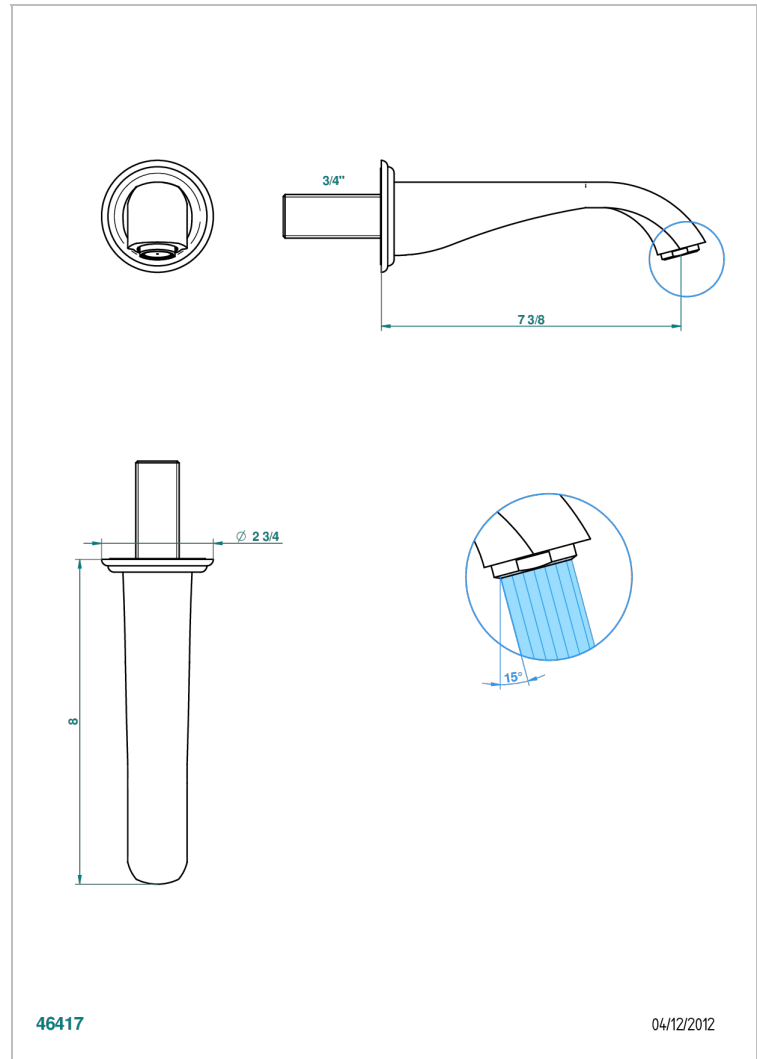

# PETALE DE CRISTAL - CLEAR CRYSTAL FINE GOLD THREAD

U6E-43GB

Basin wall spout 3/4 no T junction

46417

04/12/2012

## CHARACTERISTIC

- Pétale de Cristal - Clear crystal fine gold thread
- Basin wall spout 3/4 no T junction