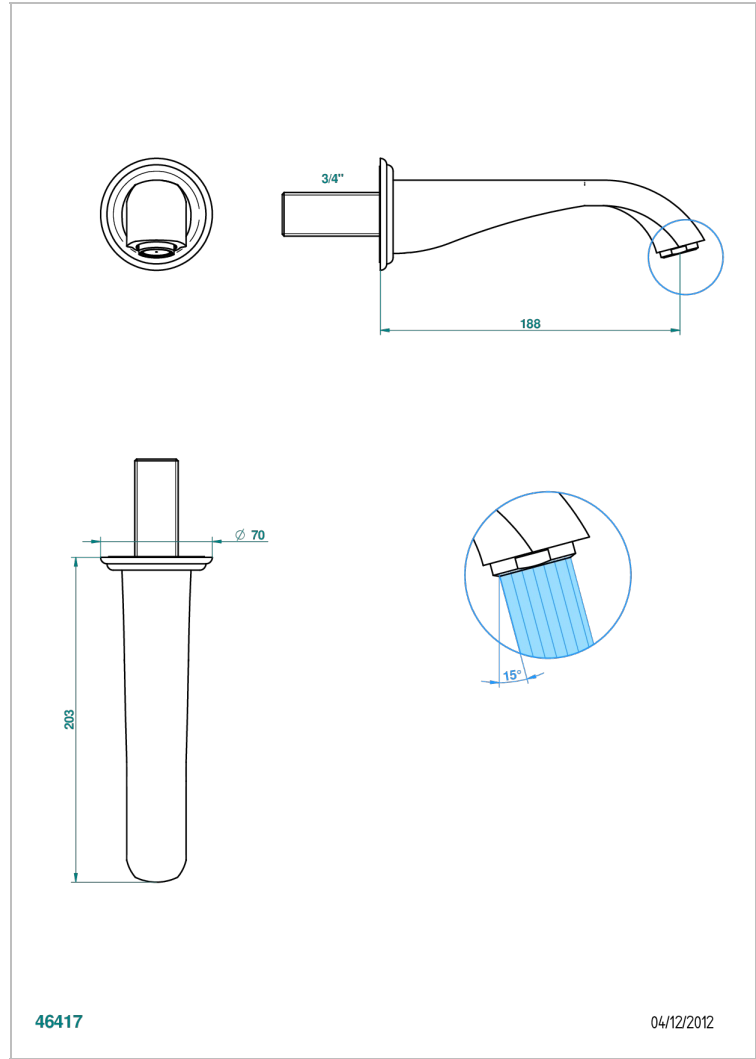

PETALE DE CRISTAL - BLACK CRYSTAL

U6D-43GB

Basin wall spout 3/4 no T junction

THG[®]
PARIS

CHARACTERISTIC

- Pétale de Cristal - Black crystal
- Basin wall spout 3/4 no T junction

TECHNICAL SPECS

- Recommandé : 3 bars (max. 5 bars) - Advised : 43,5 psi (max. 72 psi)
- 15 l/min à 3 bars (4 gpm at 43.5 psi)