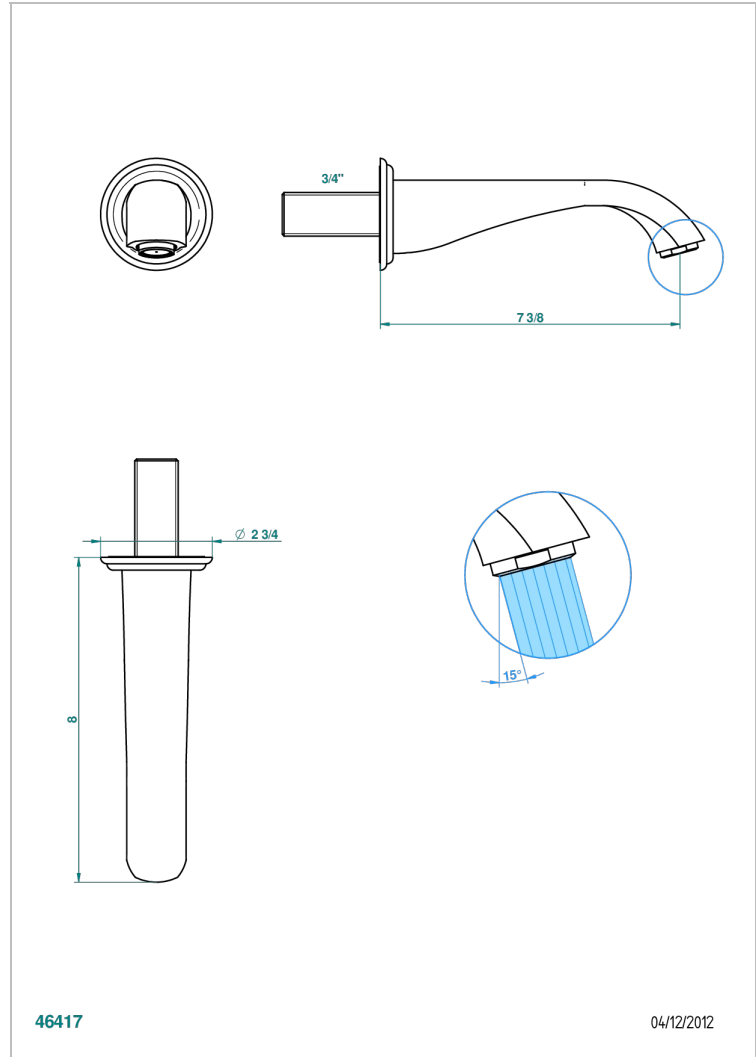

PETALE DE CRISTAL - BLACK CRYSTAL

U6D-43GB

Basin wall spout 3/4 no T junction

THG[®]
PARIS

CHARACTERISTIC

- Pétale de Cristal - Black crystal
- Basin wall spout 3/4 no T junction

TECHNICAL SPECS

- Recommandé : 3 bars (max. 5 bars) - Advised : 43,5 psi (max. 72 psi)
- 15 l/min à 3 bars (4 gpm at 43.5 psi)