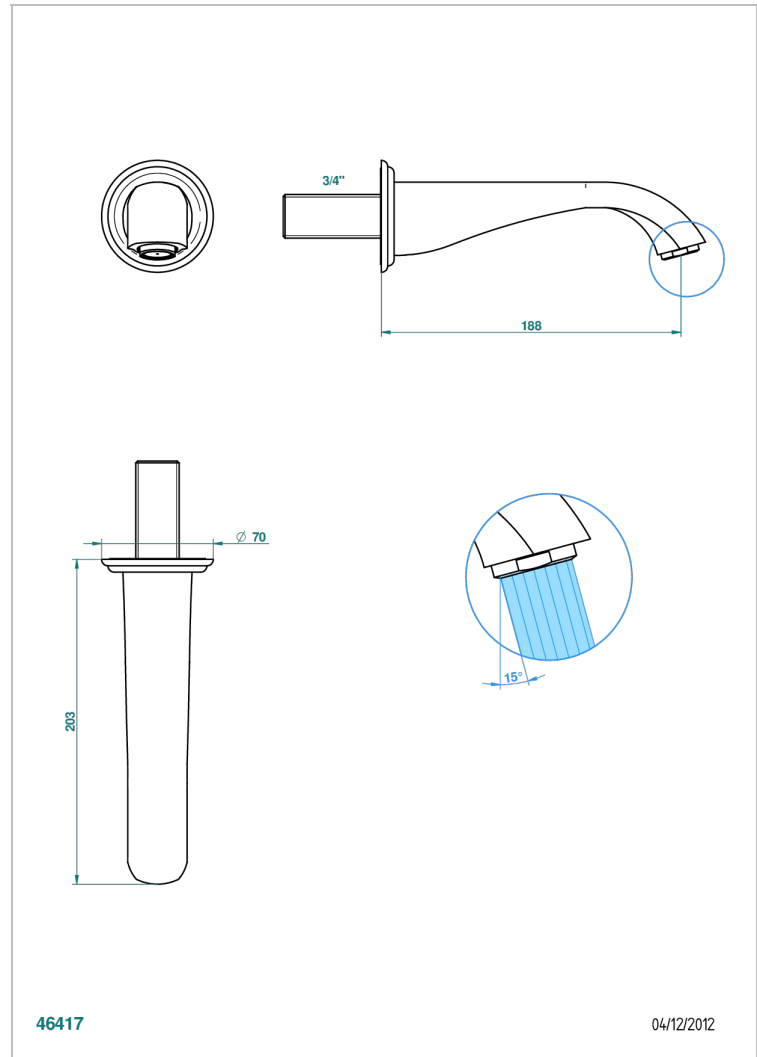

PETALE DE CRISTAL - BLACK CRYSTAL

U6D-43GB

Basin wall spout 3/4 no T junction

THG[®]
PARIS

46417

04/12/2012

CHARACTERISTIC

- Pétale de Cristal - Black crystal
- Basin wall spout 3/4 no T junction

TECHNICAL SPECS

- Recommandé : 3 bars (max. 5 bars) - Advised : 43,5 psi (max. 72 psi)
- 15 l/min à 3 bars (4 gpm at 43.5 psi)

AVAILABLE FINITIONS

Antique nickel - H28
Black ceram - D30
Blush PVD - H62
Brass color PVD - H49
Brown bronze color PVD - F33
Gold color PVD - H52

Nickel color PVD - H55
Polished chrome (color finish) - A02
Polished chrome / Polished gold (color finish) - G02
Polished gold (color finish) - F01
Polished nickel - B01
Soft gold - F30

Soft matt gold - F31
Umber PVD - H66
Varnished matt antique red copper (color finish) - H07