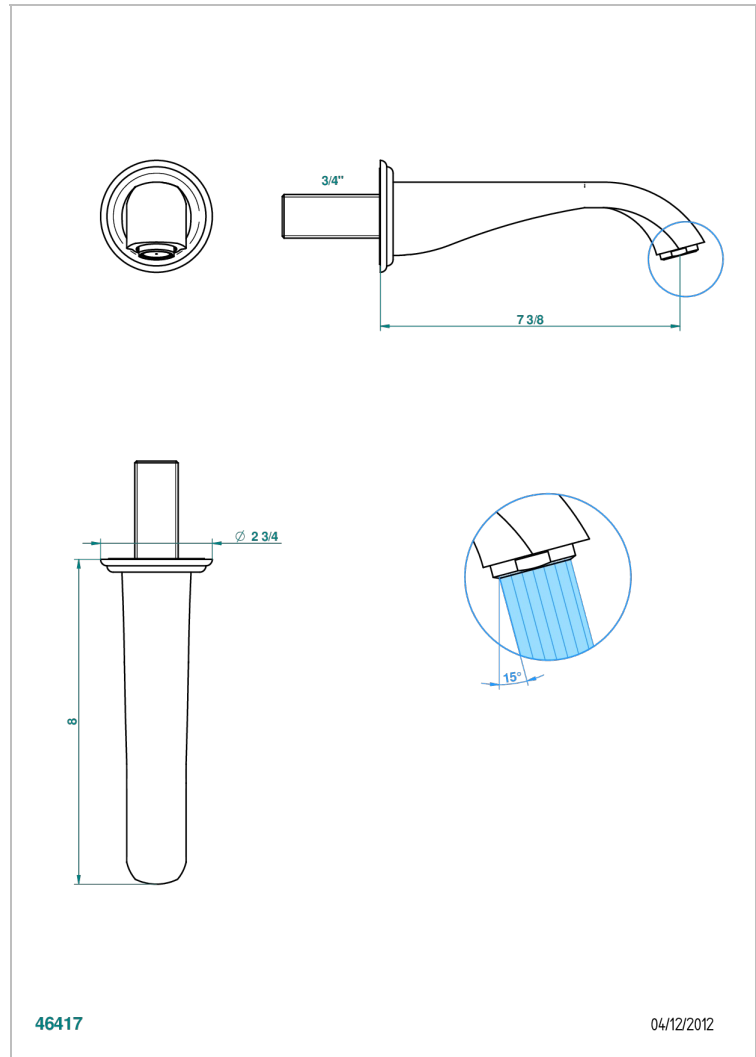

PETALE DE CRISTAL - BLACK CRYSTAL

U6D-43GB

Basin wall spout 3/4 no T junction

THG[®]
PARIS

46417

04/12/2012

CHARACTERISTIC

- Pétale de Cristal - Black crystal
- Basin wall spout 3/4 no T junction

TECHNICAL SPECS

- Recommandé : 3 bars (max. 5 bars) - Advised : 43,5 psi (max. 72 psi)
- 15 l/min à 3 bars (4 gpm at 43.5 psi)

AVAILABLE FINITIONS

Antique nickel - H28
Black ceram - D30
Blush PVD - H62
Brass color PVD - H49
Brown bronze color PVD - F33
Gold color PVD - H52