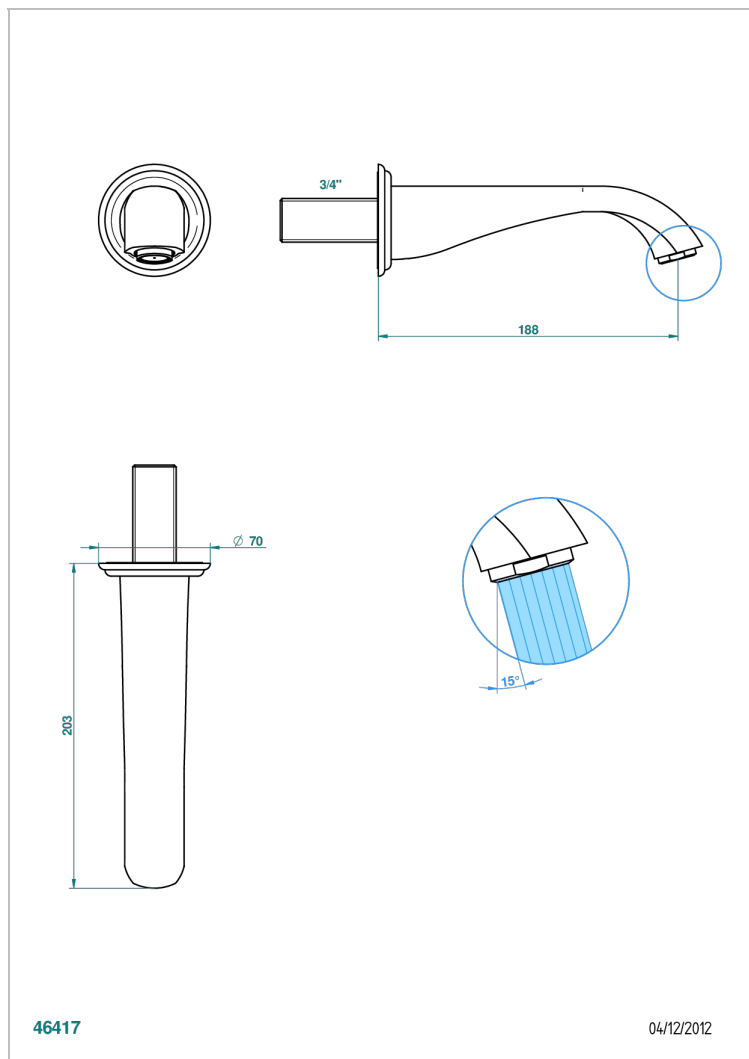

PETALE DE CRISTAL - BLUE CRYSTAL

U6B-43GB

Basin wall spout 3/4 no T junction

THG[®]
PARIS

46417

04/12/2012

CHARACTERISTIC

- Pétale de Cristal - Blue crystal
- Basin wall spout 3/4 no T junction

TECHNICAL SPECS

- Recommandé : 3 bars (max. 5 bars) - Advised : 43,5 psi (max. 72 psi)
- 15 l/min à 3 bars (4 gpm at 43.5 psi)

AVAILABLE FINITIONS

Antique nickel - H28
Black ceram - D30
Blush PVD - H62
Brass color PVD - H49
Brown bronze color PVD - F33
Gold color PVD - H52

Nickel color PVD - H55
Polished chrome (color finish) - A02
Polished chrome / Polished gold (color finish) - G02
Polished gold (color finish) - F01
Polished nickel - B01
Soft gold - F30

Soft matt gold - F31
Umber PVD - H66
Varnished matt antique red copper (color finish) - H07