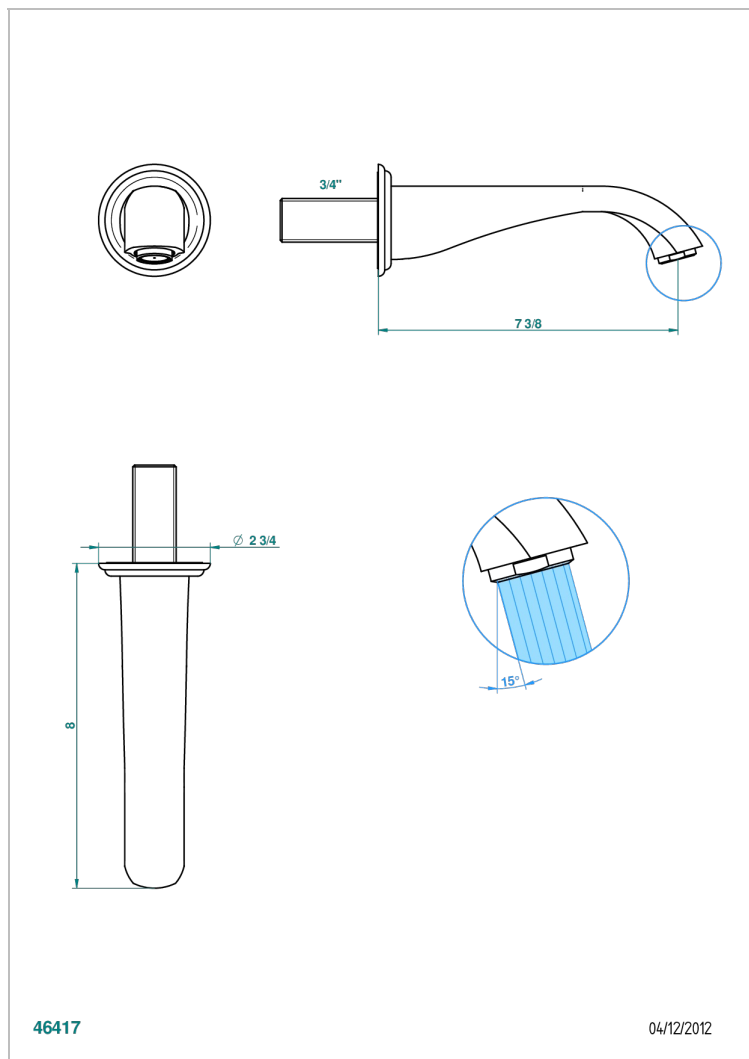

PETALE DE CRISTAL - BLUE CRYSTAL

U6B-43GB

Basin wall spout 3/4 no T junction

THG[®]
PARIS

46417

04/12/2012

CHARACTERISTIC

- Pétale de Cristal - Blue crystal
- Basin wall spout 3/4 no T junction

TECHNICAL SPECS

- Recommandé : 3 bars (max. 5 bars) - Advised : 43,5 psi (max. 72 psi)
- 15 l/min à 3 bars (4 gpm at 43.5 psi)

AVAILABLE FINITIONS

Antique nickel - H28
Black ceram - D30
Blush PVD - H62
Brass color PVD - H49
Brown bronze color PVD - F33
Gold color PVD - H52

Nickel color PVD - H55
Polished chrome (color finish) - A02
Polished chrome / Polished gold (color finish) - G02
Polished gold (color finish) - F01
Polished nickel - B01
Soft gold - F30

Soft matt gold - F31
Umber PVD - H66
Varnished matt antique red copper (color finish) - H07