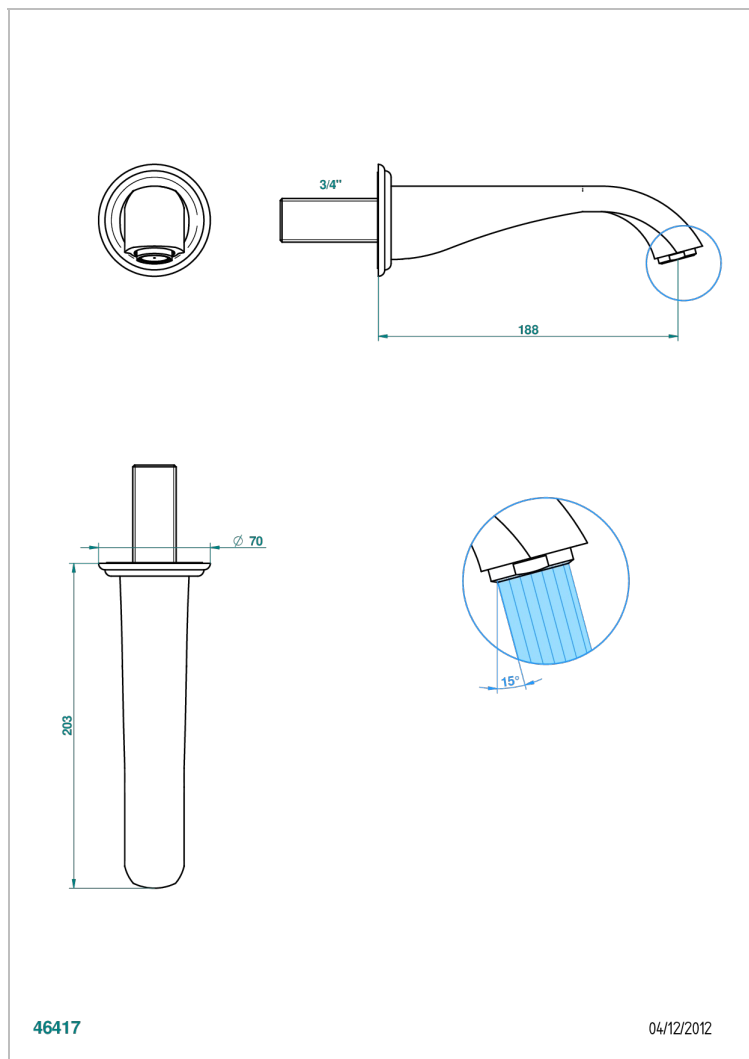

# PETALE DE CRISTAL - BLUE CRYSTAL

U6B-43GB

Basin wall spout 3/4 no T junction

THG<sup>®</sup>  
PARIS

## CHARACTERISTIC

- Pétale de Cristal - Blue crystal
- Basin wall spout 3/4 no T junction