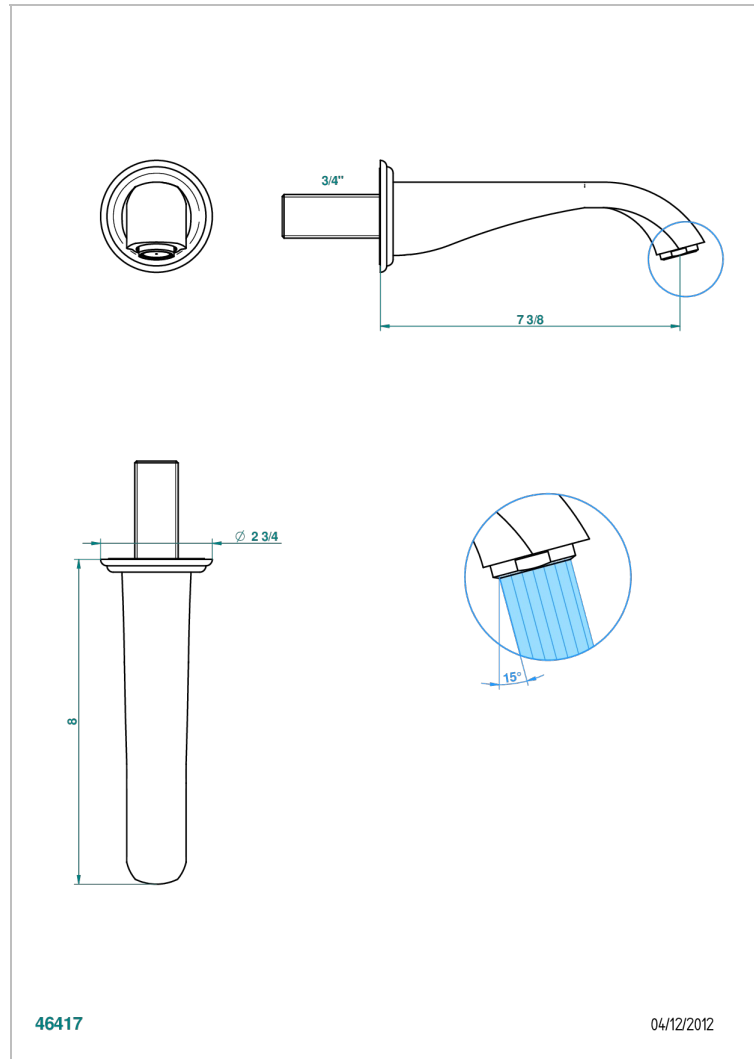

# PETALE DE CRISTAL, BLAUEN KRISTALL

U6B-43GB

Basin wall spout 3/4 no T junction

THG<sup>®</sup>  
PARIS

## EIGENSCHAFTEN

- Pétale de Cristal, blauen Kristall
- Basin wall spout 3/4 no T junction