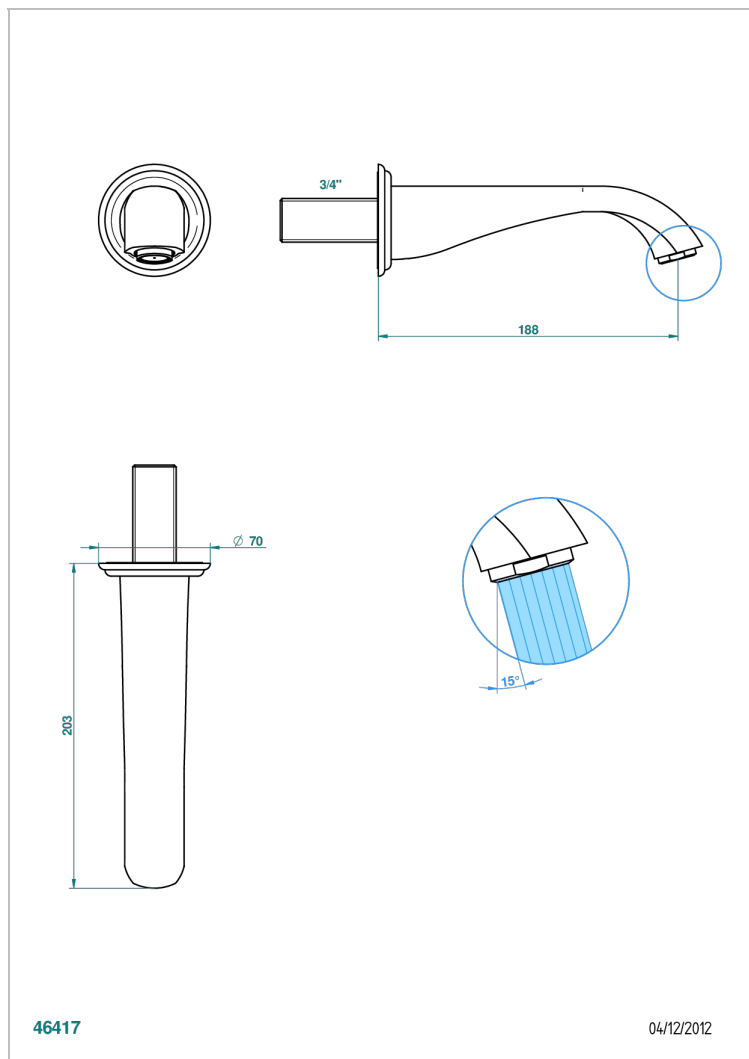

PETALE DE CRISTAL - BLUE CRYSTAL

U6B-43GB

Basin wall spout 3/4 no T junction

THG[®]
PARIS

CHARACTERISTIC

- Pétale de Cristal - Blue crystal
- Basin wall spout 3/4 no T junction

TECHNICAL SPECS

- Recommandé : 3 bars (max. 5 bars) - Advised : 43,5 psi (max. 72 psi)
- 15 l/min à 3 bars (4 gpm at 43.5 psi)

AVAILABLE FINITIONS

Antique nickel - H28
Black ceram - D30
Blush PVD - H62
Brass color PVD - H49
Brown bronze color PVD - F33
Gold color PVD - H52

Graphite PVD - H64
Lacquered light bronze - D01
Matt Umber PVD - H67
Matt blush PVD - H60
Matt brass color PVD - H50
Matt brown bronze color PVD - F34