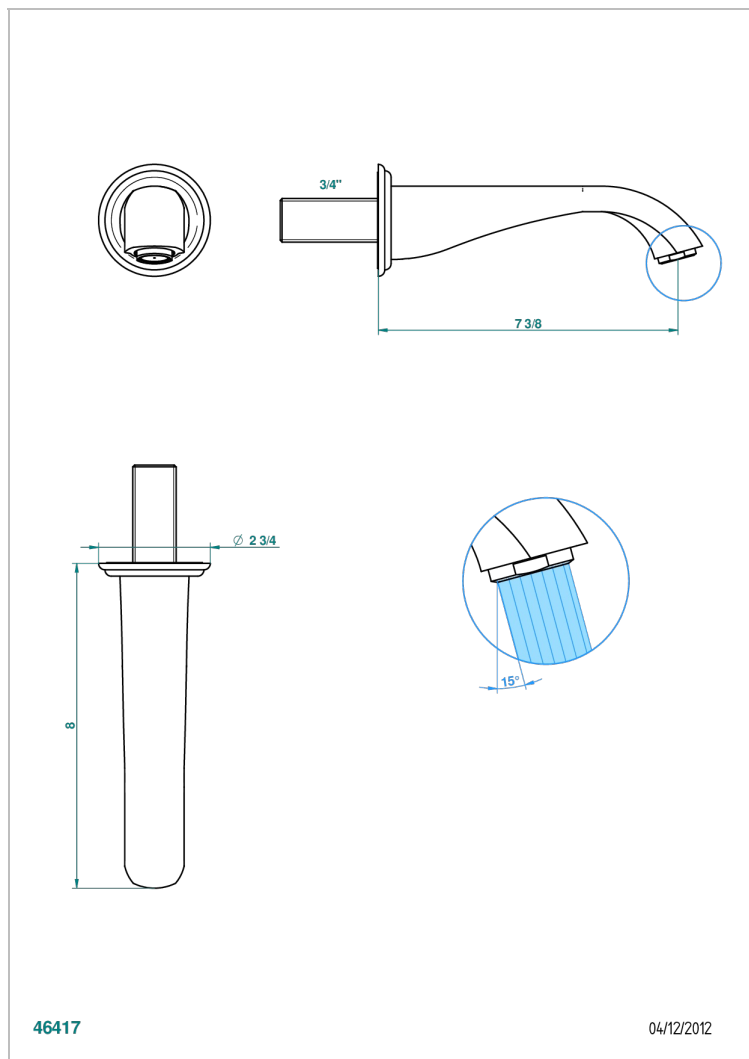

PETALE DE CRISTAL - BLUE CRYSTAL

U6B-43GB

Basin wall spout 3/4 no T junction

THG[®]
PARIS

CHARACTERISTIC

- Pétale de Cristal - Blue crystal
- Basin wall spout 3/4 no T junction

TECHNICAL SPECS

- Recommandé : 3 bars (max. 5 bars) - Advised : 43,5 psi (max. 72 psi)
- 15 l/min à 3 bars (4 gpm at 43.5 psi)

AVAILABLE FINITIONS

Antique nickel - H28
Black ceram - D30
Blush PVD - H62
Brass color PVD - H49
Brown bronze color PVD - F33
Gold color PVD - H52

Graphite PVD - H64
Lacquered light bronze - D01
Matt Umber PVD - H67
Matt blush PVD - H60
Matt brass color PVD - H50
Matt brown bronze color PVD - F34