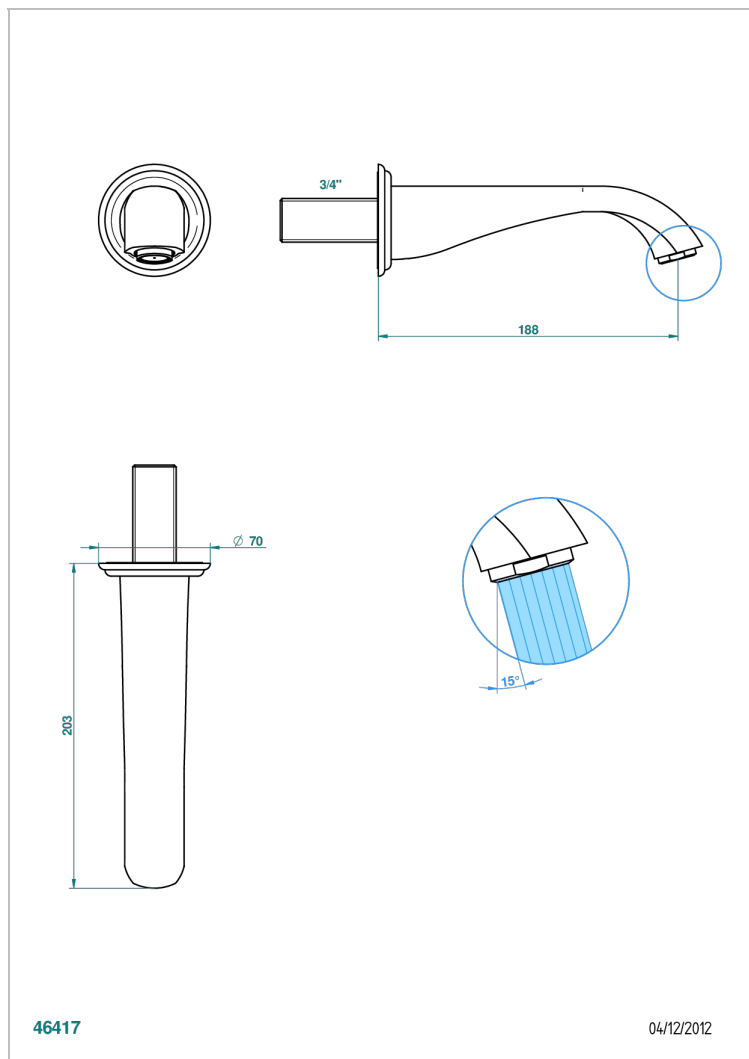

# PETALE DE CRISTAL - CLEAR CRYSTAL

U6A-43GB

Basin wall spout 3/4 no T junction

THG<sup>®</sup>  
PARIS

46417

04/12/2012

## CHARACTERISTIC

- Pétale de Cristal - Clear crystal
- Basin wall spout 3/4 no T junction