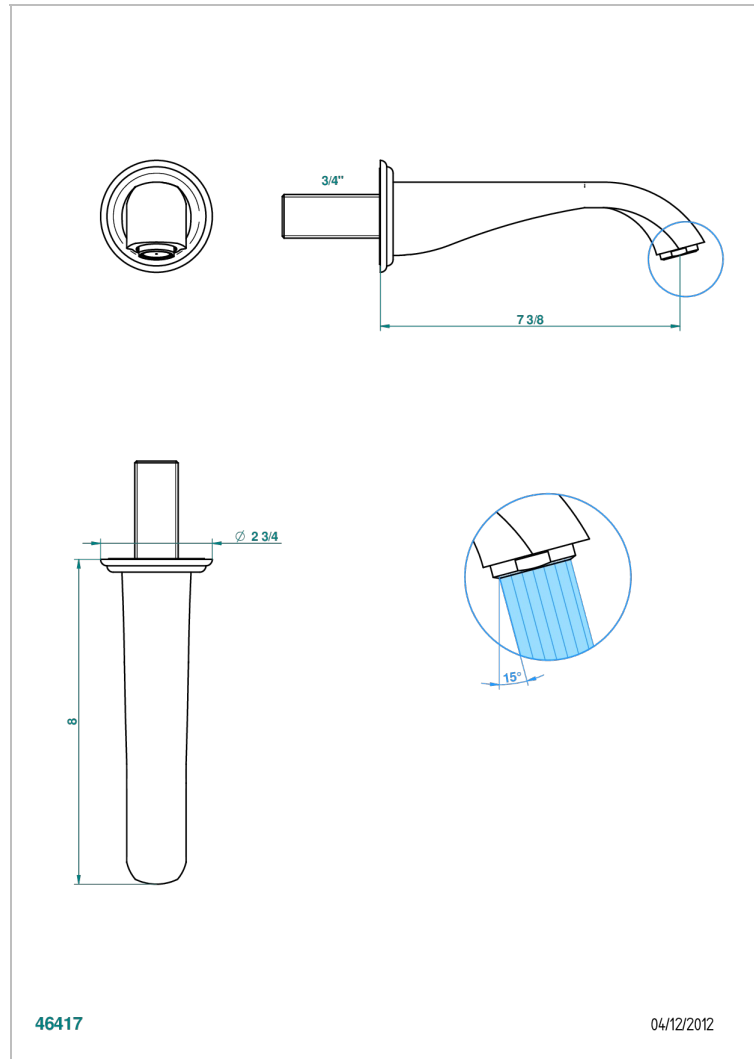

PETALE DE CRISTAL - CLEAR CRYSTAL

U6A-43GB

Basin wall spout 3/4 no T junction

THG[®]
PARIS

46417

04/12/2012

CHARACTERISTIC

- Pétale de Cristal - Clear crystal
- Basin wall spout 3/4 no T junction

TECHNICAL SPECS

- Recommandé : 3 bars (max. 5 bars) - Advised : 43,5 psi (max. 72 psi)
- 15 l/min à 3 bars (4 gpm at 43.5 psi)

AVAILABLE FINITIONS

Antique nickel - H28
Black ceram - D30
Blush PVD - H62
Brass color PVD - H49
Brown bronze color PVD - F33
Gold color PVD - H52