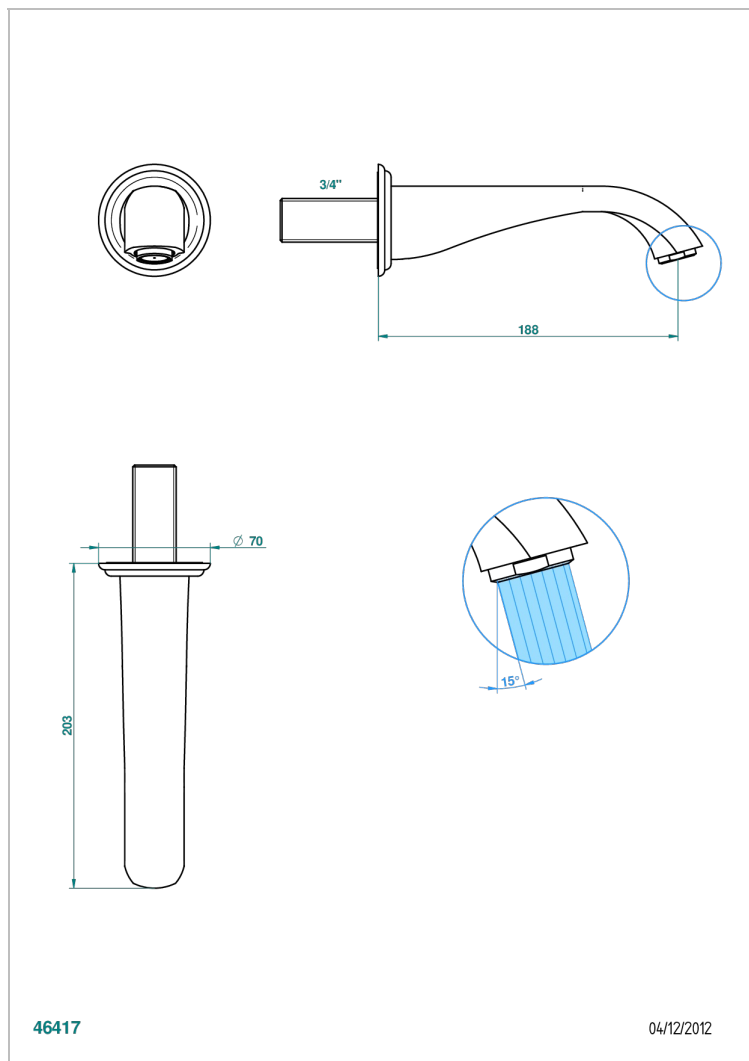

PETALE DE CRISTAL - CLEAR CRYSTAL

U6A-43GB

Basin wall spout 3/4 no T junction

THG[®]
PARIS

46417

04/12/2012

CHARACTERISTIC

- Pétale de Cristal - Clear crystal
- Basin wall spout 3/4 no T junction

TECHNICAL SPECS

- Recommandé : 3 bars (max. 5 bars) - Advised : 43,5 psi (max. 72 psi)
- 15 l/min à 3 bars (4 gpm at 43.5 psi)

AVAILABLE FINITIONS

Antique nickel - H28
Black ceram - D30
Blush PVD - H62
Brass color PVD - H49
Brown bronze color PVD - F33
Gold color PVD - H52