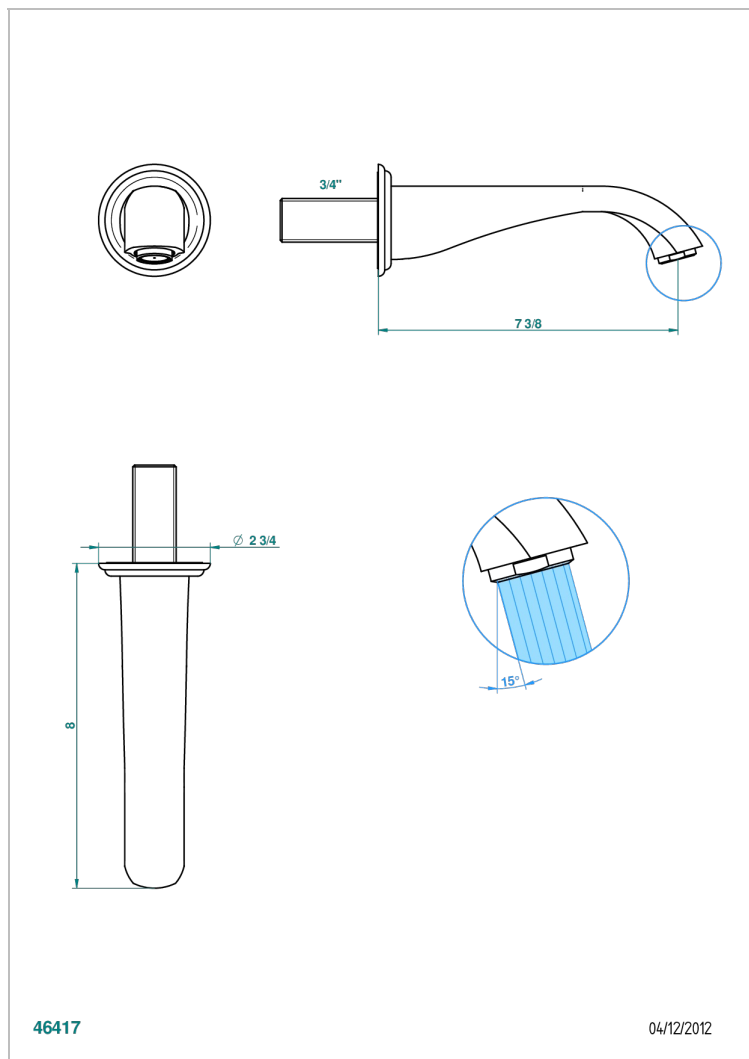

PETALE DE CRISTAL - CLEAR CRYSTAL

U6A-43GB

Basin wall spout 3/4 no T junction

THG[®]
PARIS

CHARACTERISTIC

- Pétale de Cristal - Clear crystal
- Basin wall spout 3/4 no T junction

TECHNICAL SPECS

- Recommandé : 3 bars (max. 5 bars) - Advised : 43,5 psi (max. 72 psi)
- 15 l/min à 3 bars (4 gpm at 43.5 psi)

AVAILABLE FINITIONS

Antique nickel - H28
Black ceram - D30
Blush PVD - H62
Brass color PVD - H49
Brown bronze color PVD - F33
Gold color PVD - H52

Graphite PVD - H64
Lacquered light bronze - D01
Matt Umber PVD - H67
Matt blush PVD - H60
Matt brass color PVD - H50
Matt brown bronze color PVD - F34