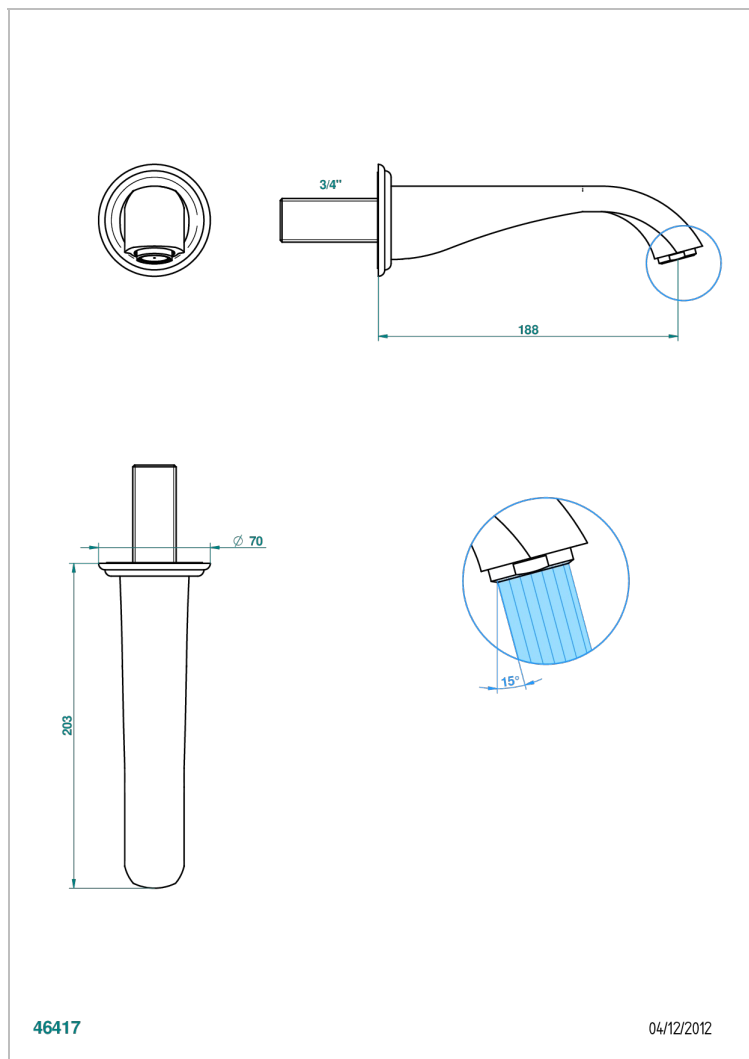

PETALE DE CRISTAL - CLEAR CRYSTAL

U6A-43GB

Basin wall spout 3/4 no T junction

THG[®]
PARIS

46417

04/12/2012

CHARACTERISTIC

- Pétale de Cristal - Clear crystal
- Basin wall spout 3/4 no T junction

TECHNICAL SPECS

- Recommandé : 3 bars (max. 5 bars) - Advised : 43,5 psi (max. 72 psi)
- 15 l/min à 3 bars (4 gpm at 43.5 psi)

AVAILABLE FINITIONS

Antique nickel - H28
Black ceram - D30
Blush PVD - H62
Brass color PVD - H49
Brown bronze color PVD - F33
Gold color PVD - H52

Nickel color PVD - H55
Polished chrome (color finish) - A02
Polished chrome / Polished gold (color finish) - G02
Polished gold (color finish) - F01
Polished nickel - B01
Soft gold - F30

Soft matt gold - F31
Umber PVD - H66
Varnished matt antique red copper (color finish) - H07