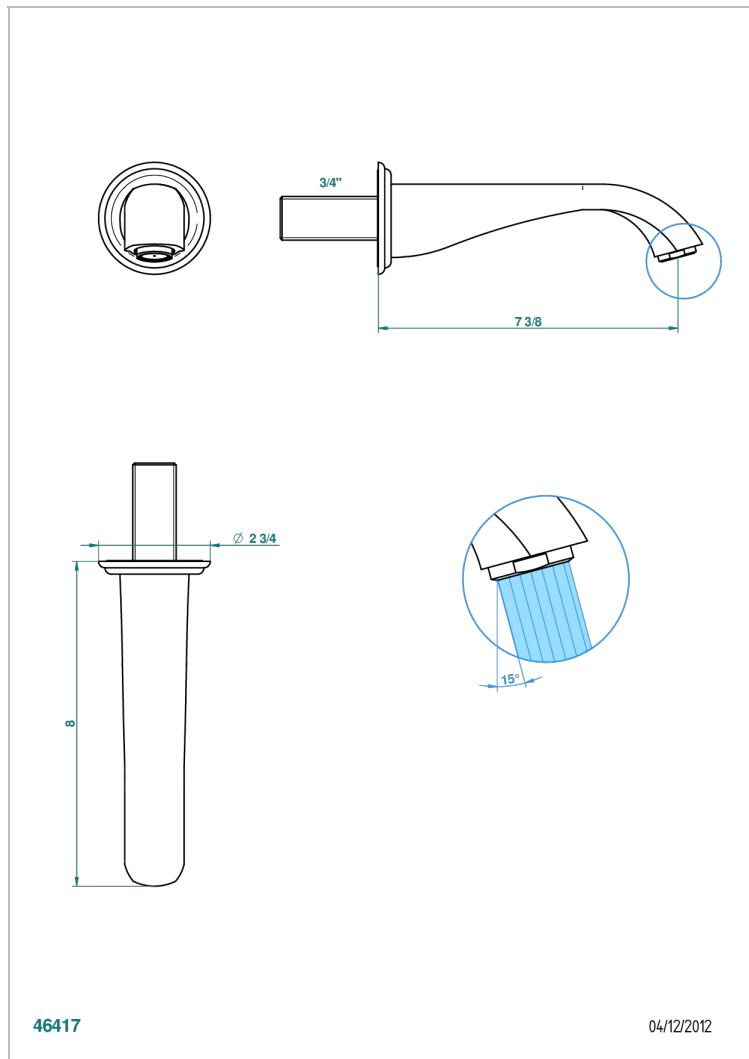

PETALE DE CRISTAL - CLEAR CRYSTAL

U6A-43GB

Basin wall spout 3/4 no T junction

THG[®]
PARIS

46417

04/12/2012

CHARACTERISTIC

- Pétale de Cristal - Clear crystal
- Basin wall spout 3/4 no T junction

TECHNICAL SPECS

- Recommandé : 3 bars (max. 5 bars) - Advised : 43,5 psi (max. 72 psi)
- 15 l/min à 3 bars (4 gpm at 43.5 psi)

AVAILABLE FINITIONS

Antique nickel - H28
Black ceram - D30
Blush PVD - H62
Brass color PVD - H49
Brown bronze color PVD - F33
Gold color PVD - H52