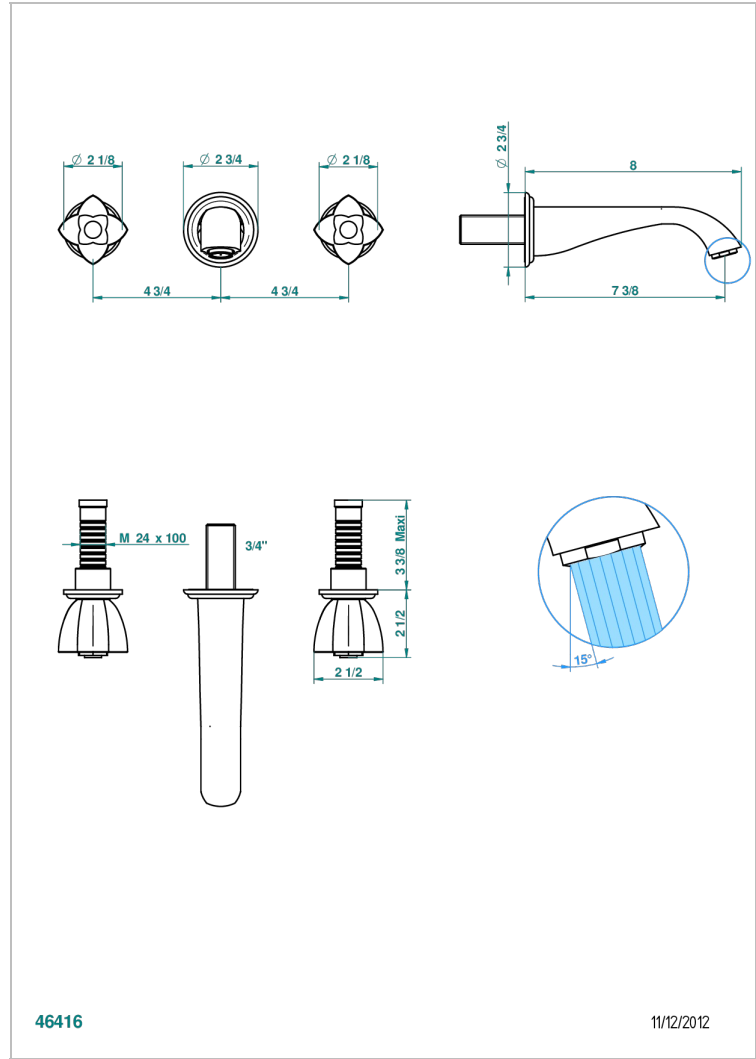

# PETALE DE CRISTAL - CLEAR CRYSTAL

U6A-40GBUS

Trim for wall mounted 3-hole lavatory set only

THG<sup>®</sup>  
PARIS

## CHARACTERISTIC

- Pétale de Cristal - Clear crystal
- Trim for wall mounted 3-hole lavatory set only

## RELATED SKU'S

- Ref. G00-40AM/US Rough parts for wall set (one counter clockwise and one clockwise cartridges)