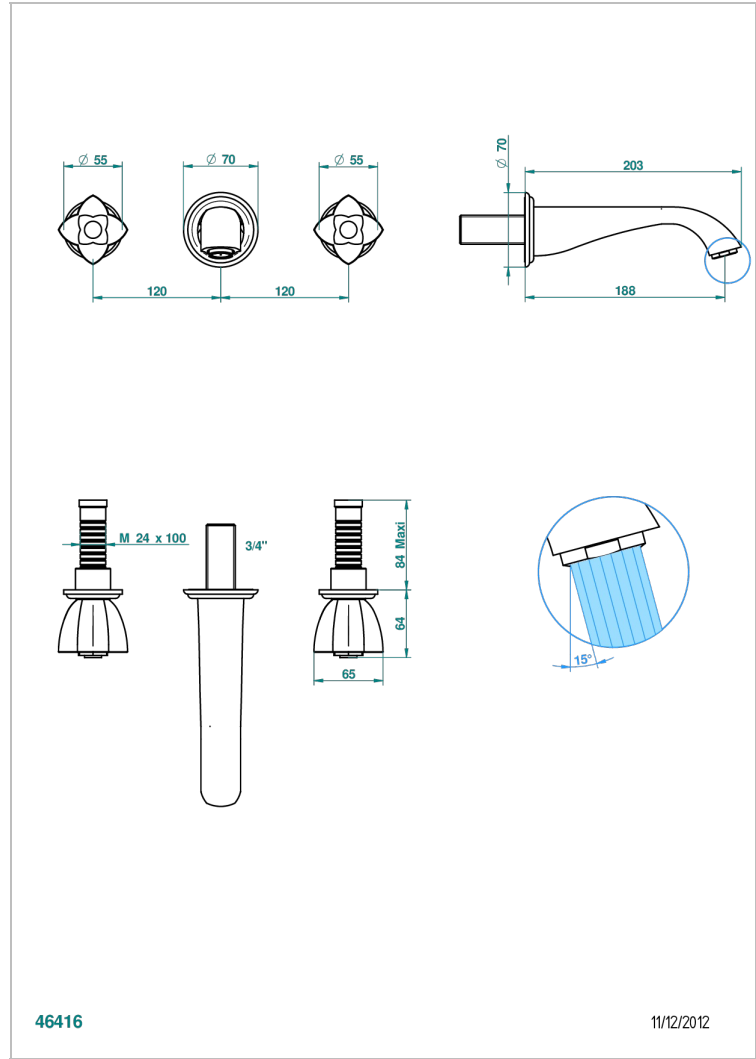

PETALE DE CRISTAL - CLEAR CRYSTAL

U6A-40GB

Trim only for wall mounted 3-hole basin mixer

CHARACTERISTIC

- Pétale de Cristal - Clear crystal
- Trim only for wall mounted 3-hole basin mixer

TECHNICAL SPECS

- Recommandé : 3 bars (max. 5 bars) - Advised : 43,5 psi (max. 72 psi)
- 15 l/min à 3 bars (4 gpm at 43.5 psi)

RELATED SKU'S

- Ref. G00-40AC Rough parts for wall mounted 3 hole mixer, cross handle version
- Ref. G00-40AM Rough parts for wall mounted 3 hole mixer, lever handle version

AVAILABLE FINITIONS

Antique nickel - H28
Black ceram - D30
Blush PVD - H62
Brass color PVD - H49
Brown bronze color PVD - F33
Gold color PVD - H52

Nickel color PVD - H55
Polished chrome (color finish) - A02
Polished chrome / Polished gold (color finish) - G02
Polished gold (color finish) - F01
Polished nickel - B01
Soft gold - F30

Soft matt gold - F31
Umber PVD - H66
Varnished matt antique red copper (color finish) - H07