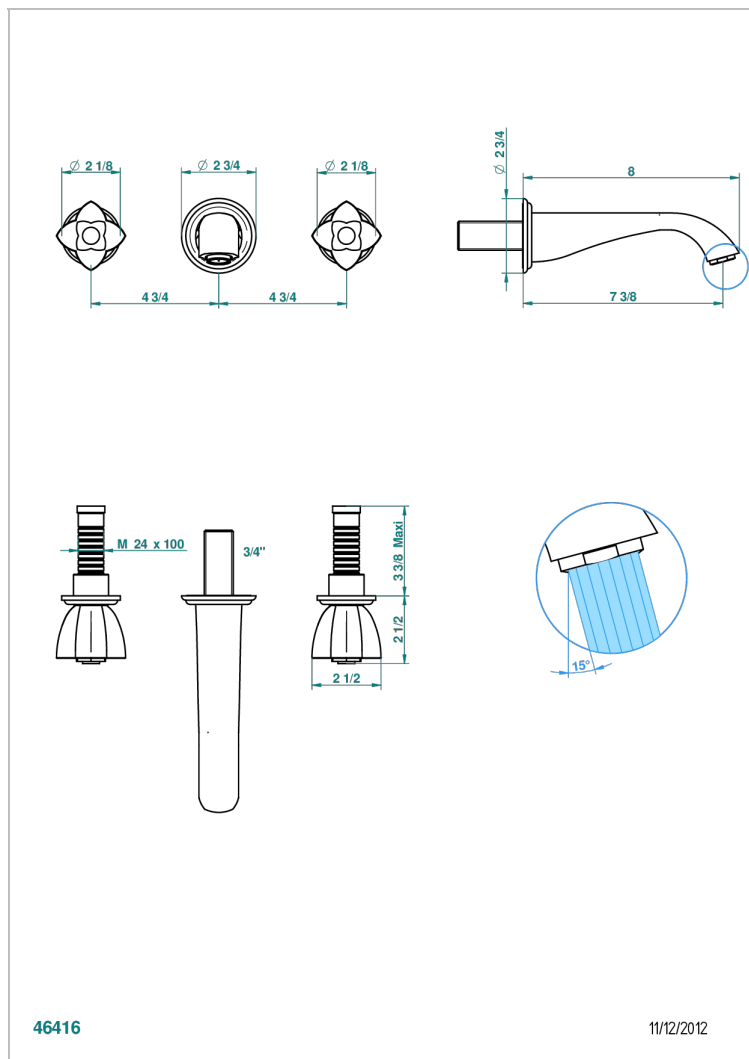

# PETALE DE CRISTAL - CLEAR CRYSTAL

U6A-40GB

Trim only for wall mounted 3-hole basin mixer

## CHARACTERISTIC

- Pétale de Cristal - Clear crystal
- Trim only for wall mounted 3-hole basin mixer

## RELATED SKU'S

- Ref. G00-40AC Rough parts for wall mounted 3 hole mixer, cross handle version
- Ref. G00-40AM Rough parts for wall mounted 3 hole mixer, lever handle version