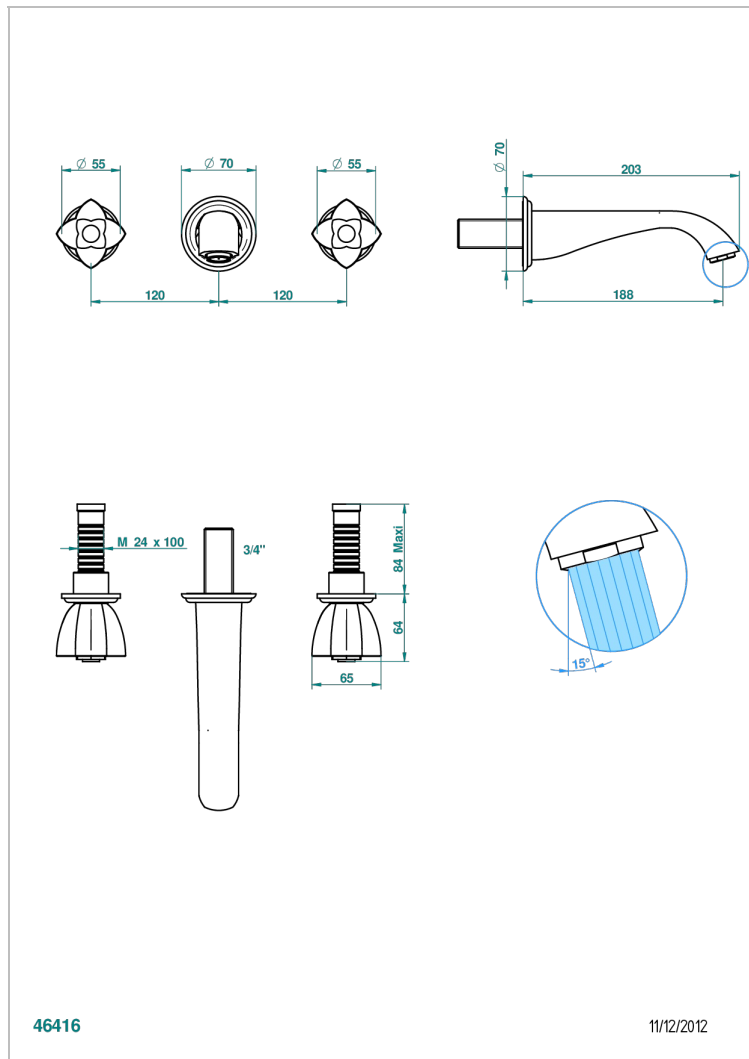

PETALE DE CRISTAL - CLEAR CRYSTAL

U6A-40GB

Trim only for wall mounted 3-hole basin mixer

CHARACTERISTIC

- Pétale de Cristal - Clear crystal
- Trim only for wall mounted 3-hole basin mixer

TECHNICAL SPECS

- Recommandé : 3 bars (max. 5 bars) - Advised : 43,5 psi (max. 72 psi)
- 15 l/min à 3 bars (4 gpm at 43.5 psi)

RELATED SKU'S

- Ref. G00-40AC Rough parts for wall mounted 3 hole mixer, cross handle version
- Ref. G00-40AM Rough parts for wall mounted 3 hole mixer, lever handle version

AVAILABLE FINITIONS

Antique nickel - H28
Black ceram - D30
Blush PVD - H62
Brass color PVD - H49
Brown bronze color PVD - F33
Gold color PVD - H52