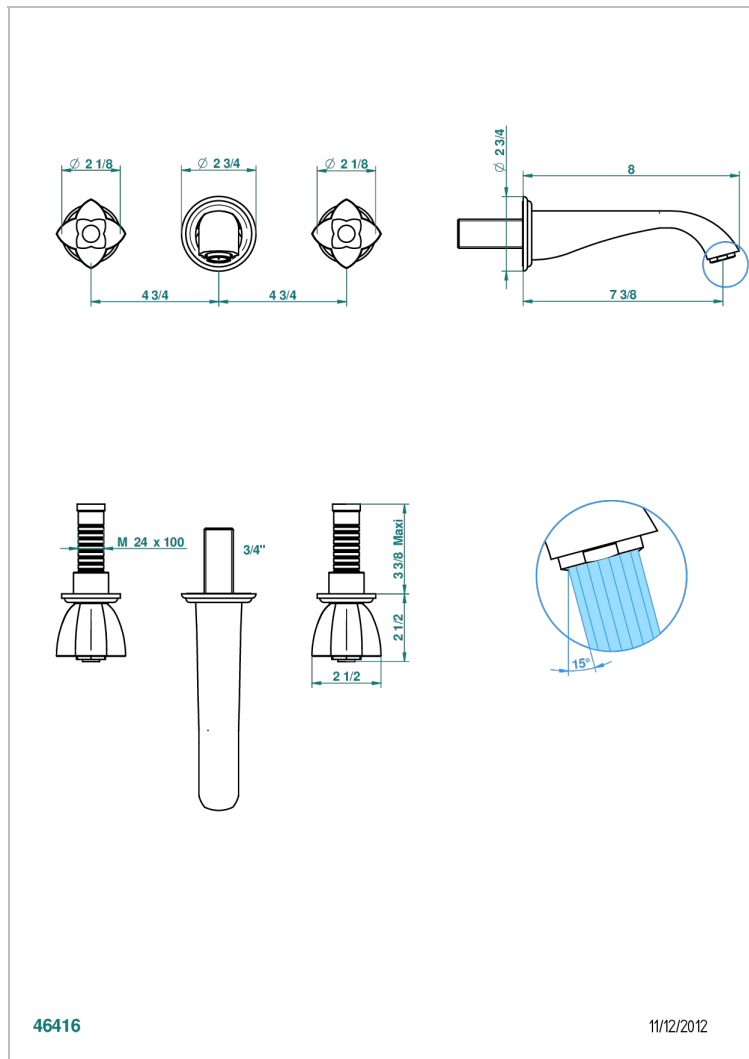

PETALE DE CRISTAL - CLEAR CRYSTAL

U6A-40GB

Trim only for wall mounted 3-hole basin mixer

CHARACTERISTIC

- Pétale de Cristal - Clear crystal
- Trim only for wall mounted 3-hole basin mixer

TECHNICAL SPECS

- Recommandé : 3 bars (max. 5 bars) - Advised : 43,5 psi (max. 72 psi)
- 15 l/min à 3 bars (4 gpm at 43.5 psi)

RELATED SKU'S

- Ref. G00-40AC Rough parts for wall mounted 3 hole mixer, cross handle version
- Ref. G00-40AM Rough parts for wall mounted 3 hole mixer, lever handle version

AVAILABLE FINITIONS

Antique nickel - H28
Black ceram - D30
Blush PVD - H62
Brass color PVD - H49
Brown bronze color PVD - F33
Gold color PVD - H52

Nickel color PVD - H55
Polished chrome (color finish) - A02
Polished chrome / Polished gold (color finish) - G02
Polished gold (color finish) - F01
Polished nickel - B01
Soft gold - F30

Soft matt gold - F31
Umber PVD - H66
Varnished matt antique red copper (color finish) - H07