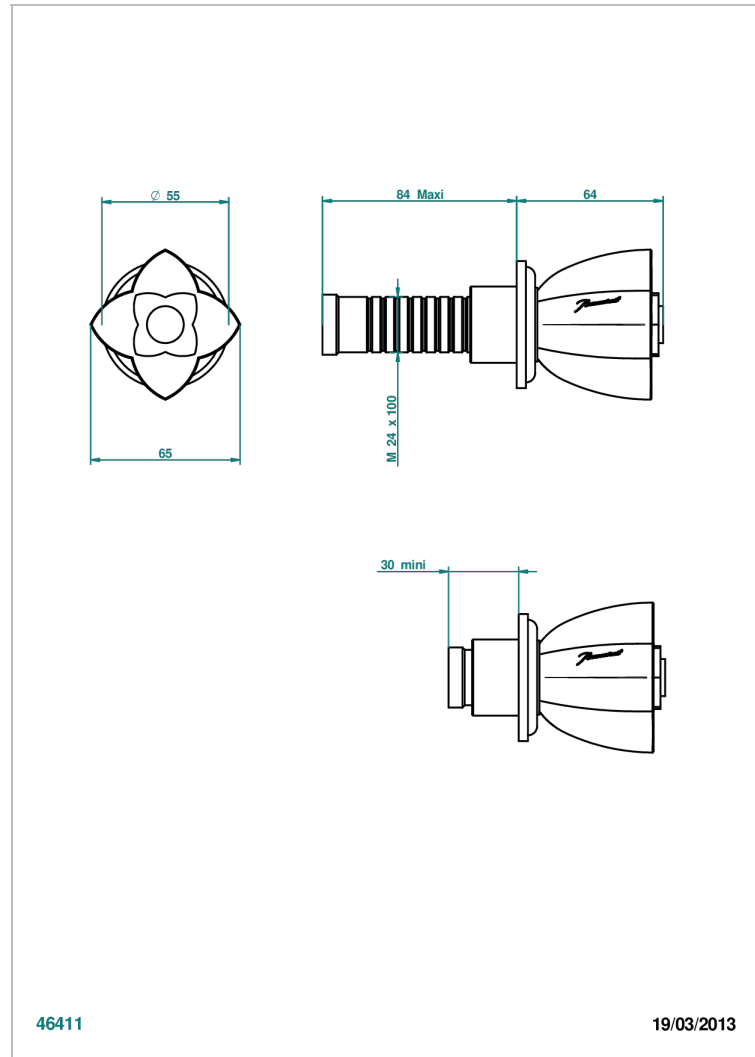

PETALE DE CRISTAL - CLEAR CRYSTAL

U6A-30B

Wall volume control 30 & 32 trim

THG[®]
PARIS

46411

19/03/2013

CHARACTERISTIC

- Pétale de Cristal - Clear crystal
- Wall volume control 30 & 32 trim

RELATED SKU'S

- Ref. G00-32CUSA 3/4" Volume control wall valve with ceramic cartridge
- Ref. G00-32HUSA 3/4" Volume control wall valve with ceramic cartridge counterclockwise
- Ref. G00-30CUSA 1/2" volume control wall valve with ceramic cartridge
- Ref. G00-30HUSA 1/2" Volume control wall valve with ceramic cartridge counterclockwise