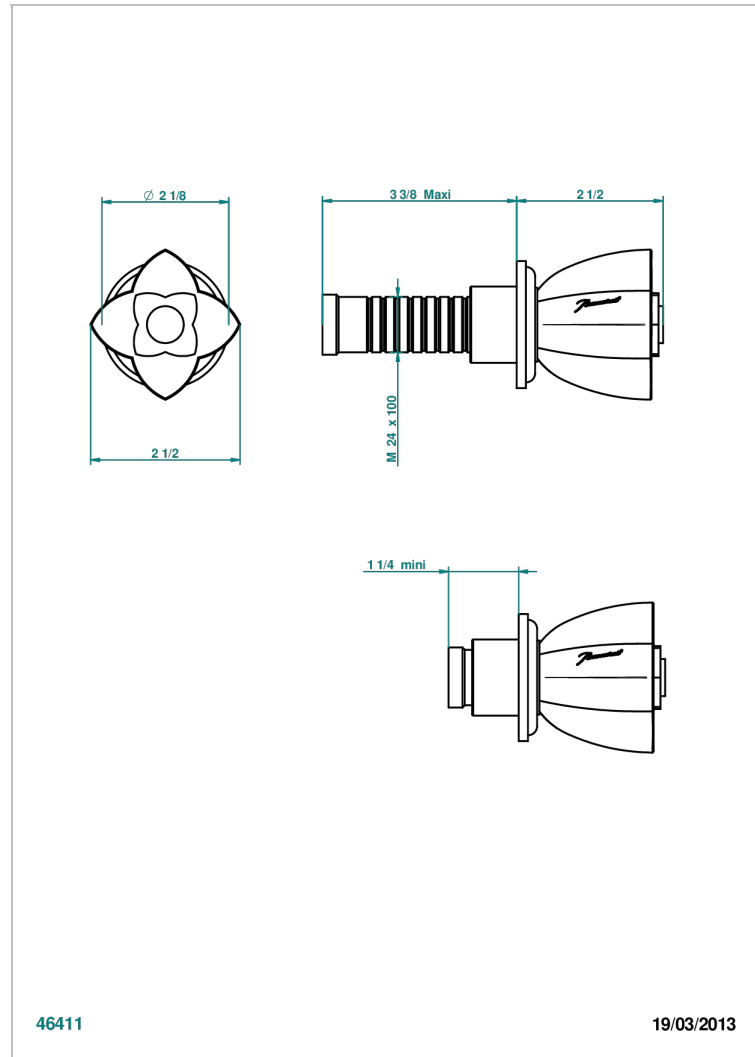

# PETALE DE CRISTAL - CLEAR CRYSTAL

U6A-30B

Wall volume control 30 & 32 trim

THG<sup>®</sup>  
PARIS

46411

19/03/2013

## CHARACTERISTIC

- Pétale de Cristal - Clear crystal
- Wall volume control 30 & 32 trim

## RELATED SKU'S

- Ref. G00-32CUSA 3/4" Volume control wall valve with ceramic cartridge
- Ref. G00-32HUSA 3/4" Volume control wall valve with ceramic cartridge counterclockwise
- Ref. G00-30CUSA 1/2" volume control wall valve with ceramic cartridge
- Ref. G00-30HUSA 1/2" Volume control wall valve with ceramic cartridge counterclockwise