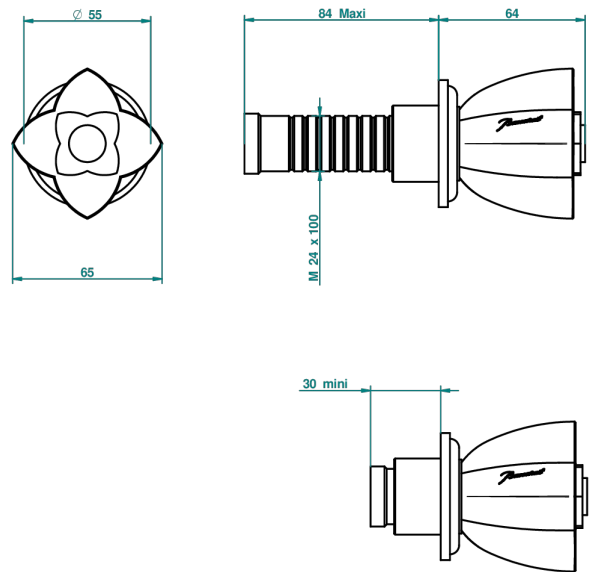

# PETALE DE CRISTAL - CLEAR CRYSTAL

U6A-30B

Trim only for wall valve 1/2" ref.30/CA & 30/HA and 3/4" ref.32/CA & 32/HA and diverter ref.50/4VMA

THG<sup>®</sup>  
PARIS

46411

19/03/2013

## CHARACTERISTIC

- Pétale de Cristal - Clear crystal
- Trim only for wall valve 1/2" ref.30/CA & 30/HA and 3/4" ref.32/CA & 32/HA and diverter ref.50/4VMA

## RELATED SKU'S

- Ref. G00-30/CA Wall mounted 1/2" valve body with ceramic head, 1/4 turn left - no trim
- Ref. G00-30/HA Wall mounted 1/2" valve body with ceramic head, 1/4 turn right
- Ref. G00-32/CA Wall mounted 3/4" valve with ceramic head, 1/4 turn left - no trim
- Ref. G00-32/HA Wall mounted 3/4" valve body with ceramic head, 1/4 turn right - no trim