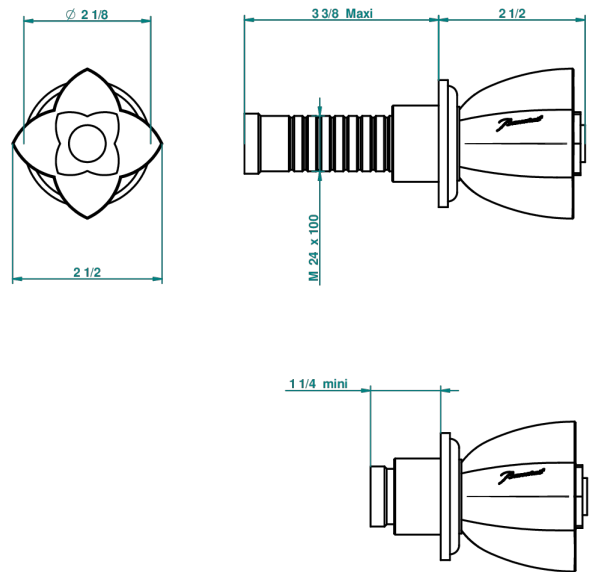

PETALE DE CRISTAL - CLEAR CRYSTAL

U6A-30B

Trim only for wall valve 1/2" ref.30/CA & 30/HA and 3/4" ref.32/CA & 32/HA and diverter ref.50/4VMA

THG[®]
PARIS

46411

19/03/2013

CHARACTERISTIC

- Pétale de Cristal - Clear crystal
- Trim only for wall valve 1/2" ref.30/CA & 30/HA and 3/4" ref.32/CA & 32/HA and diverter ref.50/4VMA

RELATED SKU'S

- Ref. G00-30/CA Wall mounted 1/2" valve body with ceramic head, 1/4 turn left - no trim
- Ref. G00-30/HA Wall mounted 1/2" valve body with ceramic head, 1/4 turn right
- Ref. G00-32/CA Wall mounted 3/4" valve with ceramic head, 1/4 turn left - no trim
- Ref. G00-32/HA Wall mounted 3/4" valve body with ceramic head, 1/4 turn right - no trim