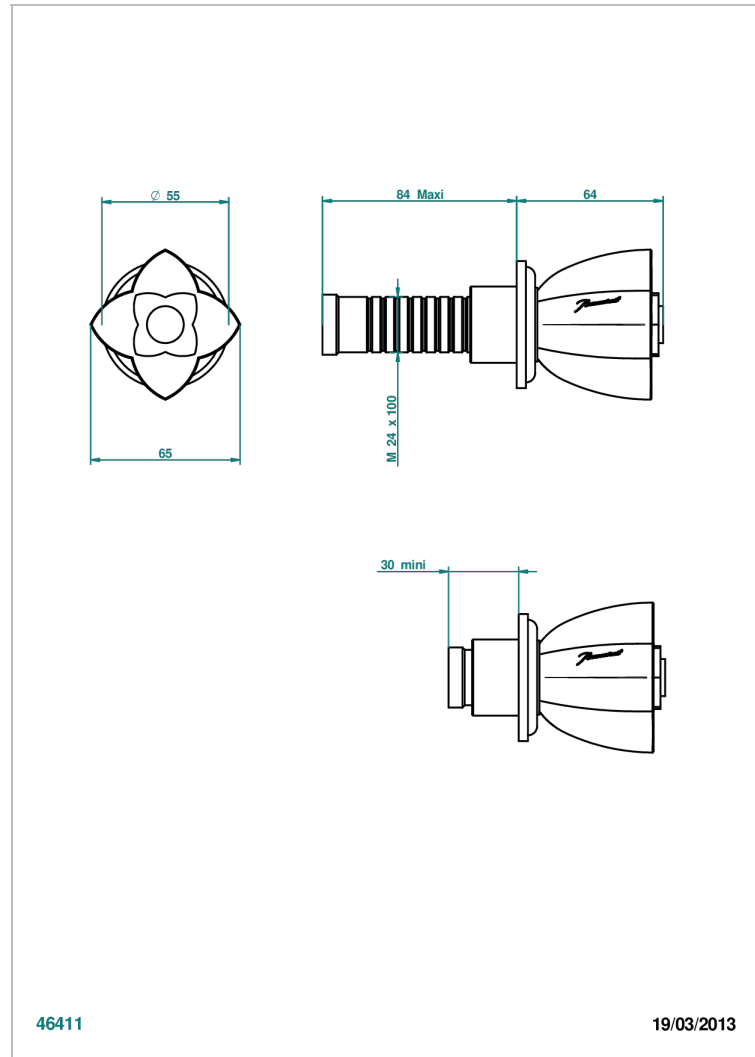

PETALE DE CRISTAL - CLEAR CRYSTAL

U6A-30B

Trim only for wall valve 1/2" ref.30/CA & 30/HA and 3/4" ref.32/CA & 32/HA and diverter ref.50/4VMA

THG[®]
PARIS

46411

19/03/2013

CHARACTERISTIC

- Pétale de Cristal - Clear crystal
- Trim only for wall valve 1/2" ref.30/CA & 30/HA and 3/4" ref.32/CA & 32/HA and diverter ref.50/4VMA

RELATED SKU'S

- Ref. G00-30/CA Wall mounted 1/2" valve body with ceramic head, 1/4 turn left - no trim
- Ref. G00-30/HA Wall mounted 1/2" valve body with ceramic head, 1/4 turn right
- Ref. G00-32/CA Wall mounted 3/4" valve with ceramic head, 1/4 turn left - no trim
- Ref. G00-32/HA Wall mounted 3/4" valve body with ceramic head, 1/4 turn right - no trim