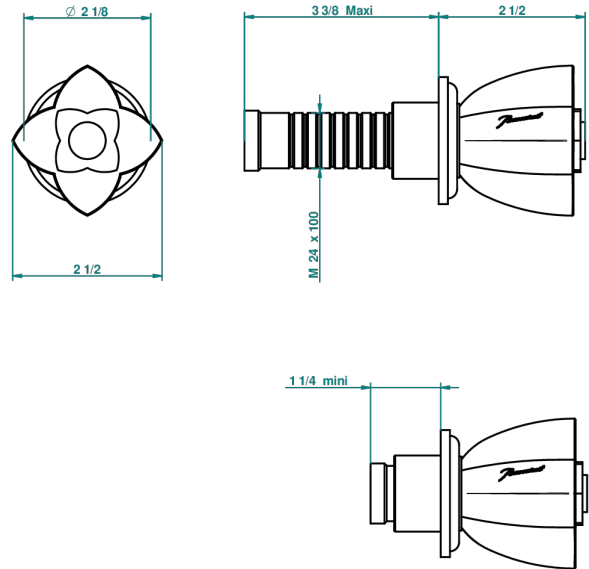

PETALE DE CRISTAL - CLEAR CRYSTAL

U6A-30B

Trim only for wall valve 1/2" ref.30/CA & 30/HA and 3/4" ref.32/CA & 32/HA and diverter ref.50/4VMA

THG[®]
PARIS

46411

19/03/2013

CHARACTERISTIC

- Pétale de Cristal - Clear crystal
- Trim only for wall valve 1/2" ref.30/CA & 30/HA and 3/4" ref.32/CA & 32/HA and diverter ref.50/4VMA

RELATED SKU'S

- Ref. G00-30/CA Wall mounted 1/2" valve body with ceramic head, 1/4 turn left - no trim
- Ref. G00-30/HA Wall mounted 1/2" valve body with ceramic head, 1/4 turn right
- Ref. G00-32/CA Wall mounted 3/4" valve with ceramic head, 1/4 turn left - no trim
- Ref. G00-32/HA Wall mounted 3/4" valve body with ceramic head, 1/4 turn right - no trim