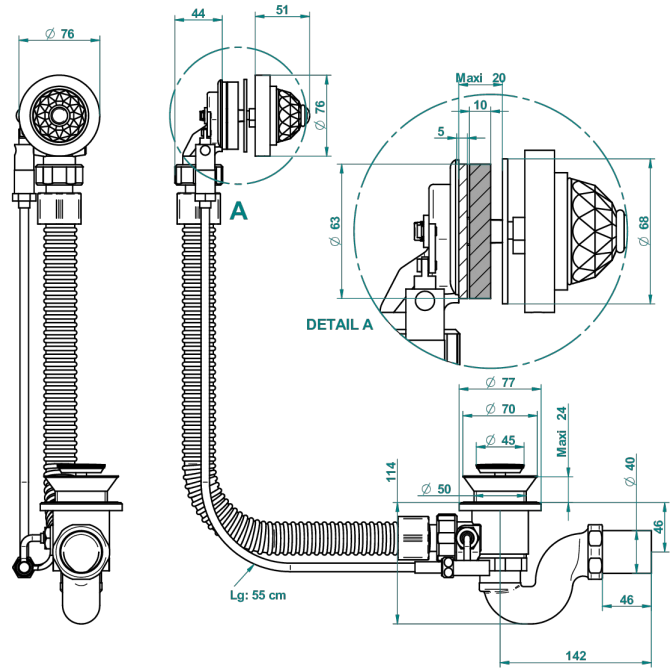

# MANDARINE CRISTALLIA DIAMANT

U1K-300

Complete bath pop-up waste -cable lg 55 cm

THG<sup>®</sup>  
PARIS

46392

12/06/2017

## CHARACTERISTIC

- Mandarine Cristallia Diamant
- Complete bath pop-up waste -cable lg 55 cm