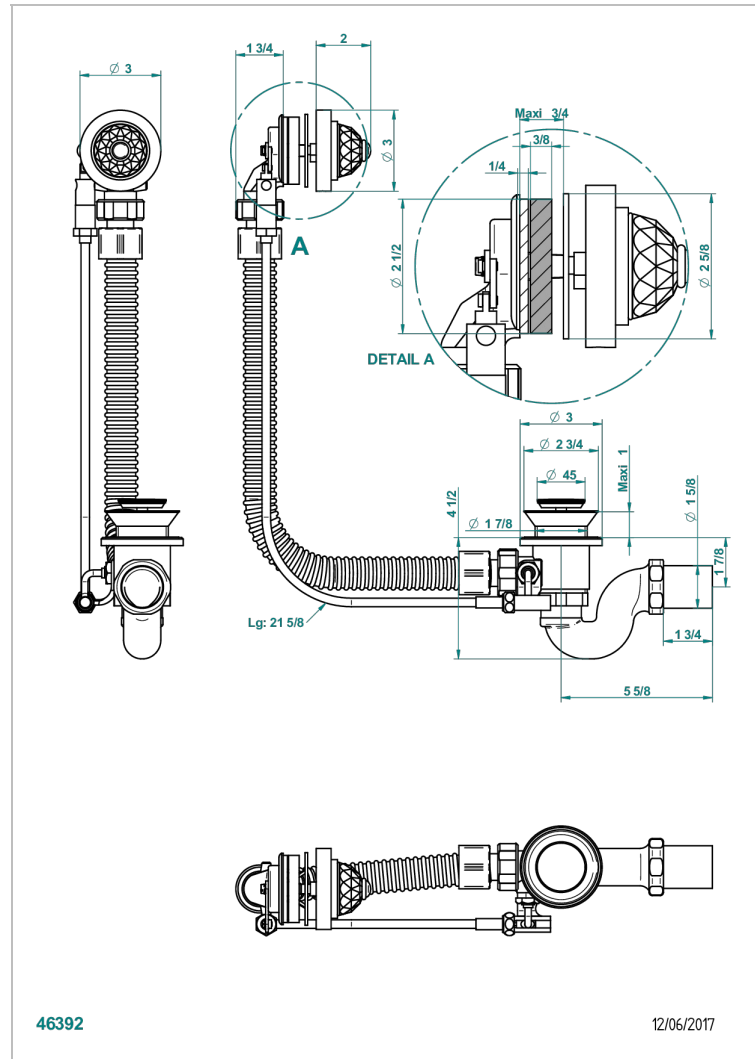

# MANDARINE CRISTALLIA DIAMANT

U1K-300

Complete bath pop-up waste -cable lg 55 cm

THG<sup>®</sup>  
PARIS

## CHARACTERISTIC

- Mandarine Cristallia Diamant
- Complete bath pop-up waste -cable lg 55 cm

Nickel color PVD - H55  
Polished chrome (color finish) - A02  
Umber PVD - H66