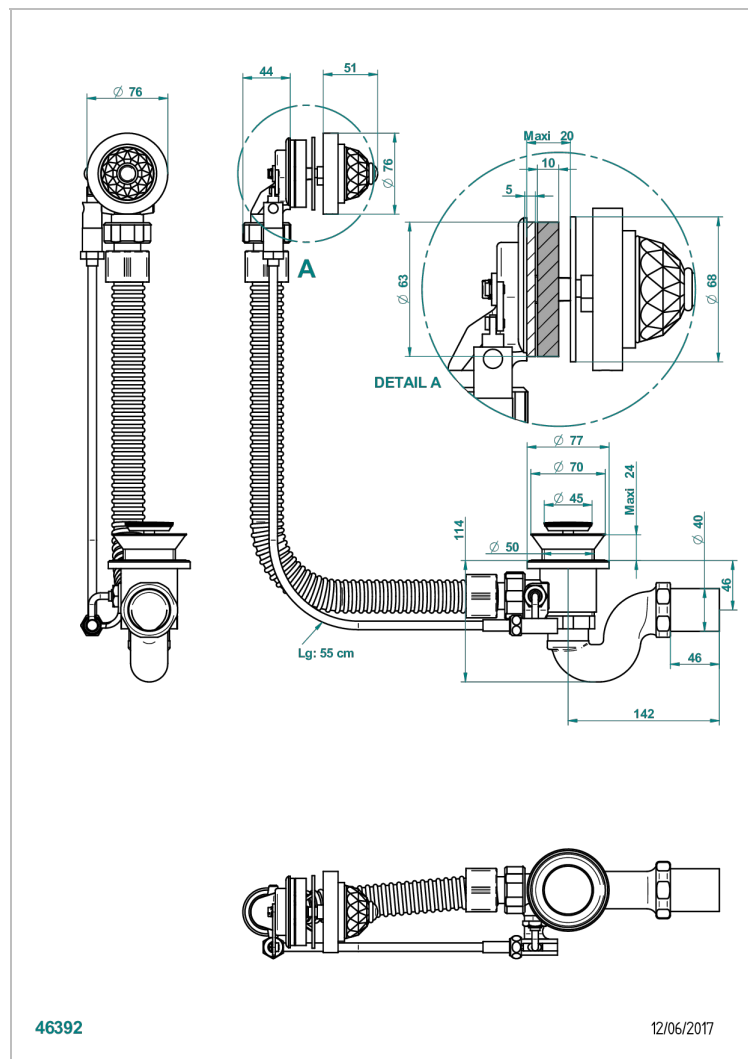

MANDARINE CRISTALLIA DIAMANT

U1K-300

Complete bath pop-up waste -cable lg 55 cm

THG[®]
PARIS

CHARACTERISTIC

- Mandarine Cristallia Diamant
- Complete bath pop-up waste -cable lg 55 cm

AVAILABLE FINITIONS

Blush PVD - H62
Brass color PVD - H49
Brown bronze color PVD - F33
Gold color PVD - H52
Graphite PVD - H64
Matt Umber PVD - H67