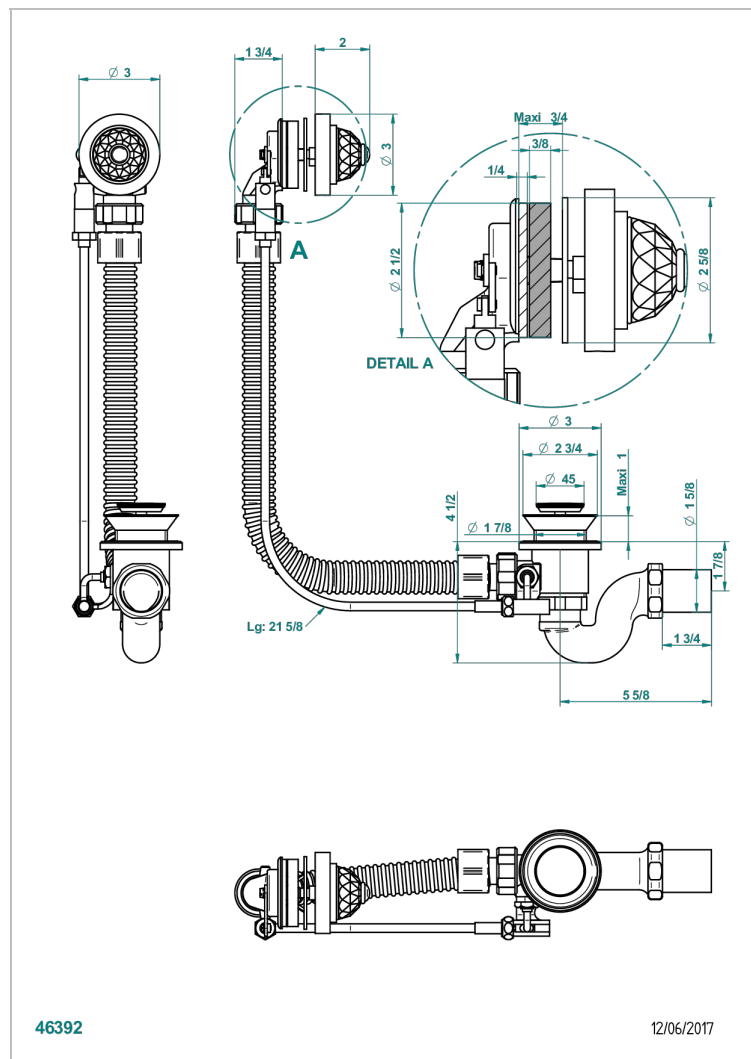

MANDARINE CRISTALLIA DIAMANT

U1K-300

Complete bath pop-up waste -cable lg 55 cm

THG[®]
PARIS

CHARACTERISTIC

- Mandarin Cristallia Diamant
- Complete bath pop-up waste -cable lg 55 cm

AVAILABLE FINITIONS

Blush PVD - H62
Brass color PVD - H49
Brown bronze color PVD - F33
Gold color PVD - H52
Graphite PVD - H64
Matt Umber PVD - H67