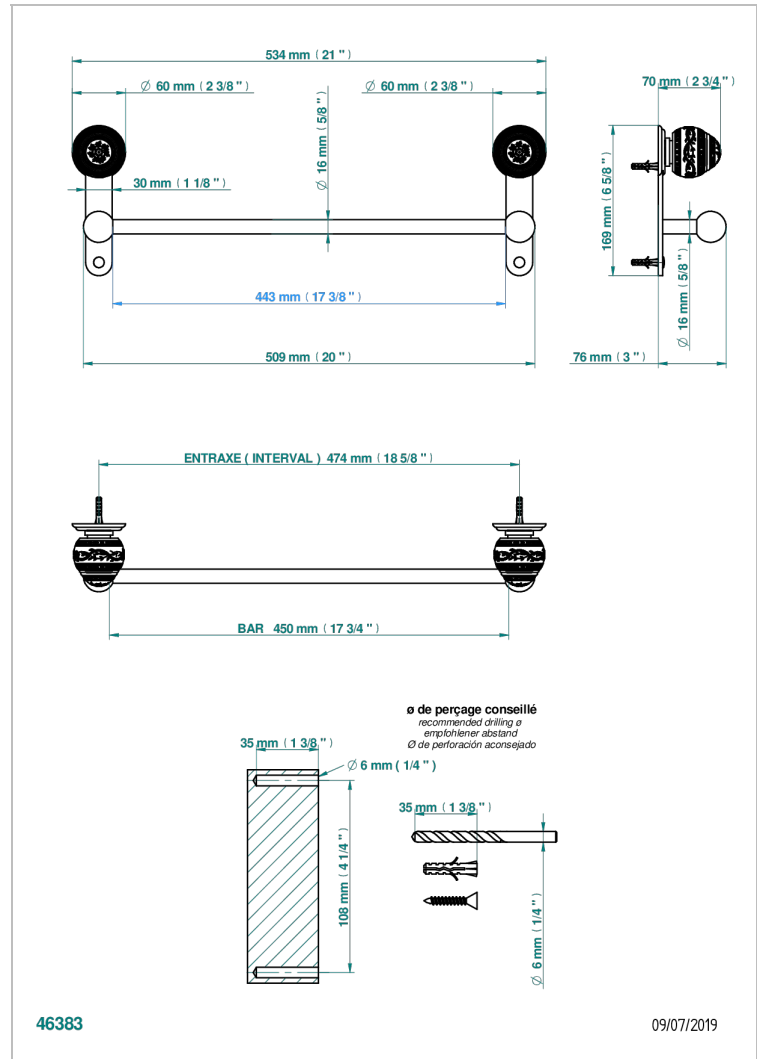

# MARQUISE PLATINUM DECOR

A7G-514/45

Towel bar, 18" long

THG  
PARIS

## CHARACTERISTIC

- Marquise platinum decor
- Towel bar, 18" long