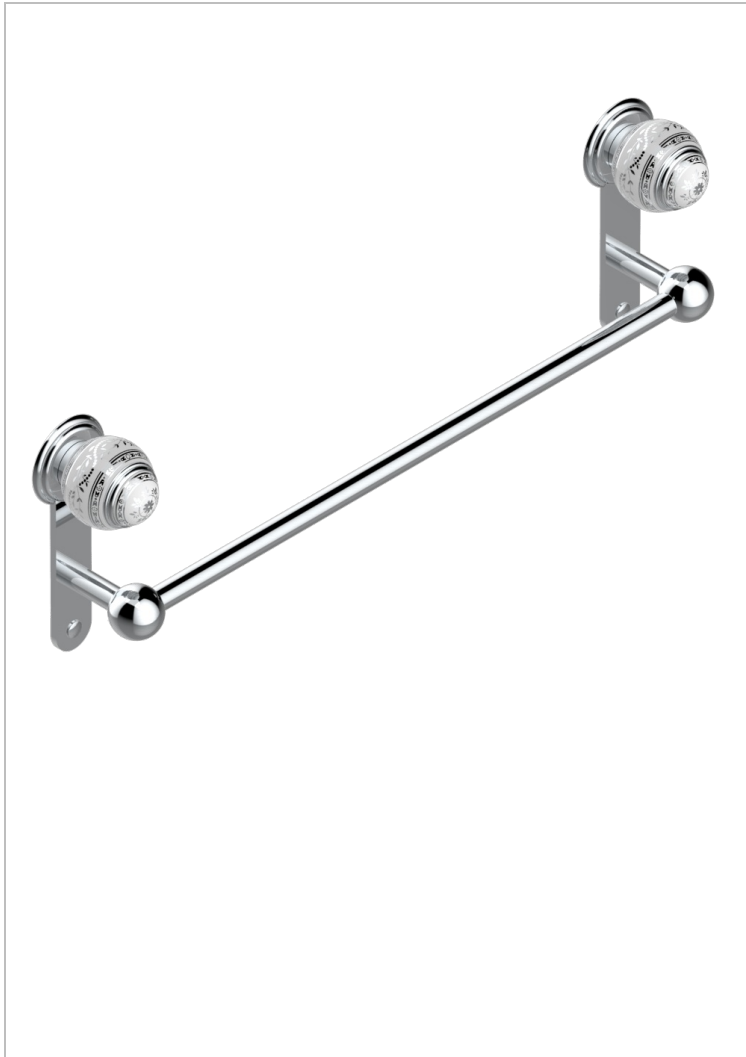

# MARQUISE PLATINUM DECOR

A7G-514/45

Towel bar, 18" long

THG  
PARIS

## CHARACTERISTIC

- Marquise platinum decor
- Towel bar, 18" long

## AVAILABLE FINITIONS

Black ceram - D30  
Blush PVD - H62  
Brass color PVD - H49  
Brown bronze color PVD - F33  
Chrome polished - A02  
Chrome polished / gold polished - G02

Copper antique matt, coated - H07  
Gold color PVD - H52  
Gold mat - F07  
Gold polished - F01  
Graphite PVD - H64  
Light coated bronze - D01