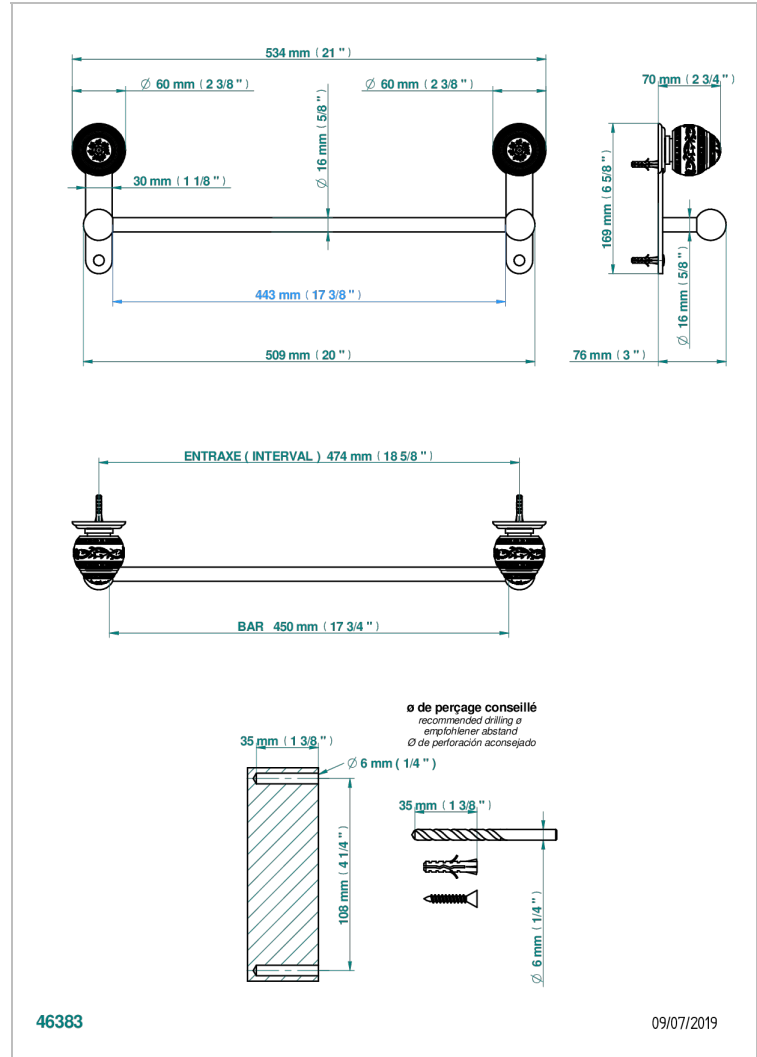

MARQUISE PLATINUM DECOR

A7G-514/45

Single towel rail, fixed rail, length: 450 mm

CHARACTERISTIC

- Marquise platinum decor
- Single towel rail, fixed rail, length: 450 mm

AVAILABLE FINITIONS

Antique nickel - H28
Black ceram - D30
Blush PVD - H62
Brass color PVD - H49
Brown bronze color PVD - F33
Gold color PVD - H52