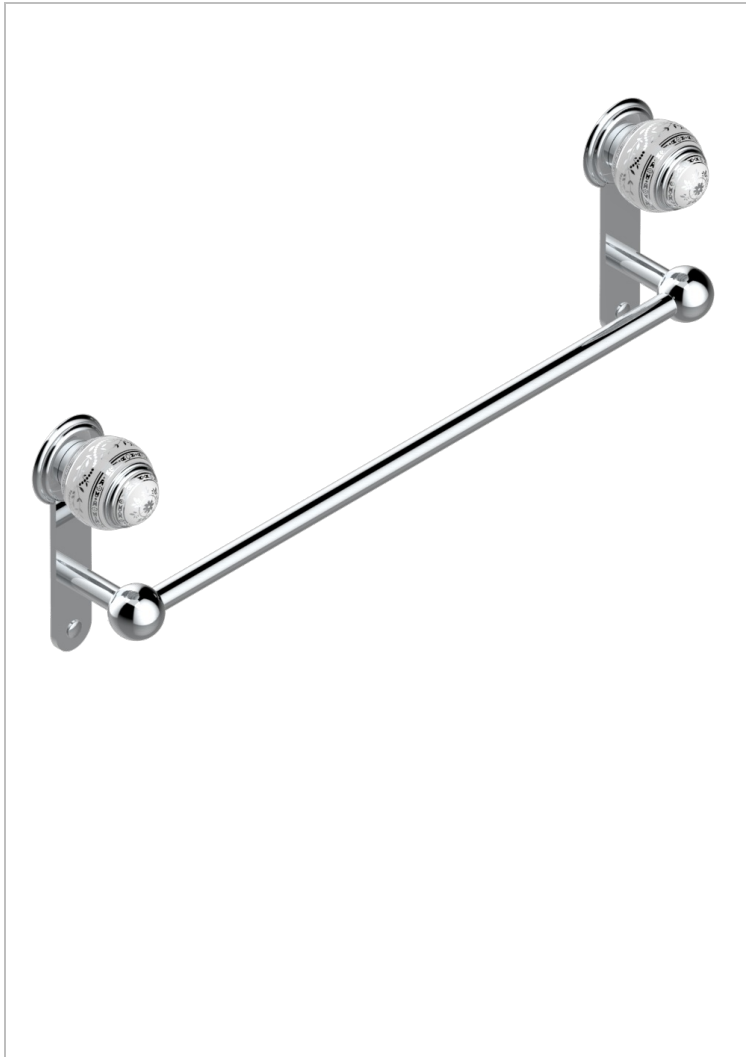

MARQUISE PLATINUM DECOR

A7G-514/45

Single towel rail, fixed rail, length: 450 mm

CHARACTERISTIC

- Marquise platinum decor
- Single towel rail, fixed rail, length: 450 mm

AVAILABLE FINITIONS

Antique nickel - H28
Black ceram - D30
Blush PVD - H62
Brass color PVD - H49
Brown bronze color PVD - F33
Gold color PVD - H52

Graphite PVD - H64
Lacquered light bronze - D01
Matt Umber PVD - H67
Matt blush PVD - H60
Matt brass color PVD - H50
Matt brown bronze color PVD - F34

Matt chrome - C02
Matt gold - F07
Matt gold color PVD - H53
Matt graphite PVD - H65
Matt nickel (color finish) - C01
Matt nickel color PVD - H56

Nickel color PVD - H55
Polished chrome (color finish) - A02
Polished chrome / Polished gold (color finish) - G02
Polished gold (color finish) - F01
Polished nickel - B01
Soft gold - F30

Soft matt gold - F31
Umber PVD - H66
Varnished matt antique red copper (color finish) - H07