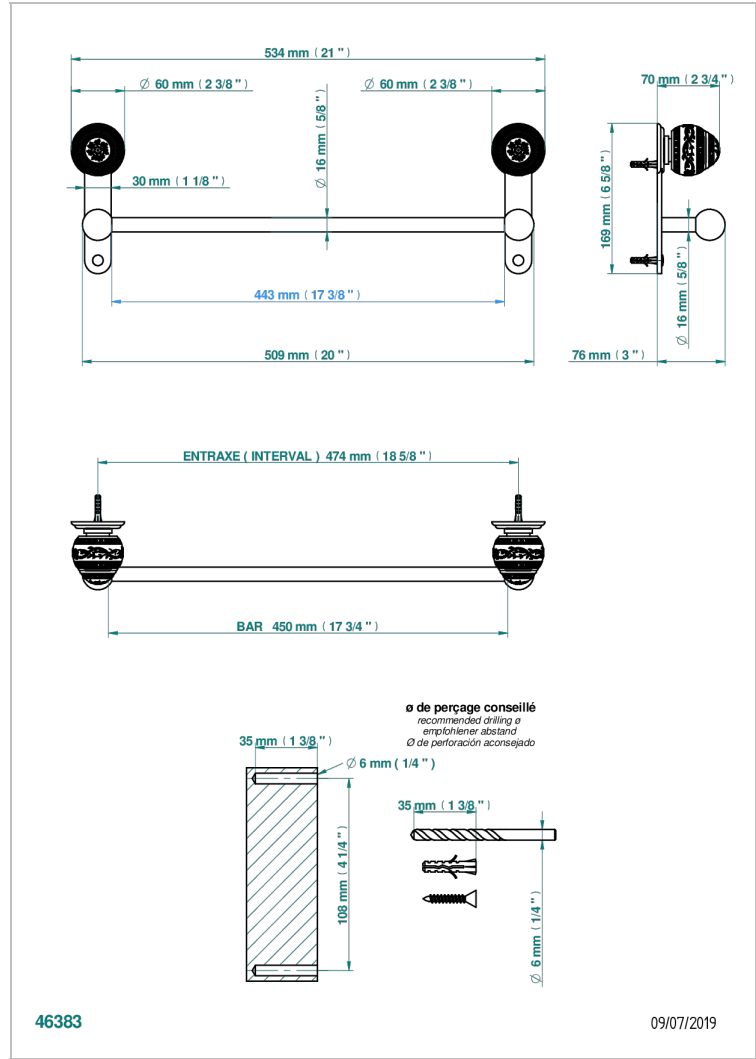

# MARQUISE PLATINUM DECOR

A7G-514/45

Single towel rail, fixed rail, length: 450 mm

## CHARACTERISTIC

- Marquise platinum decor
- Single towel rail, fixed rail, length: 450 mm