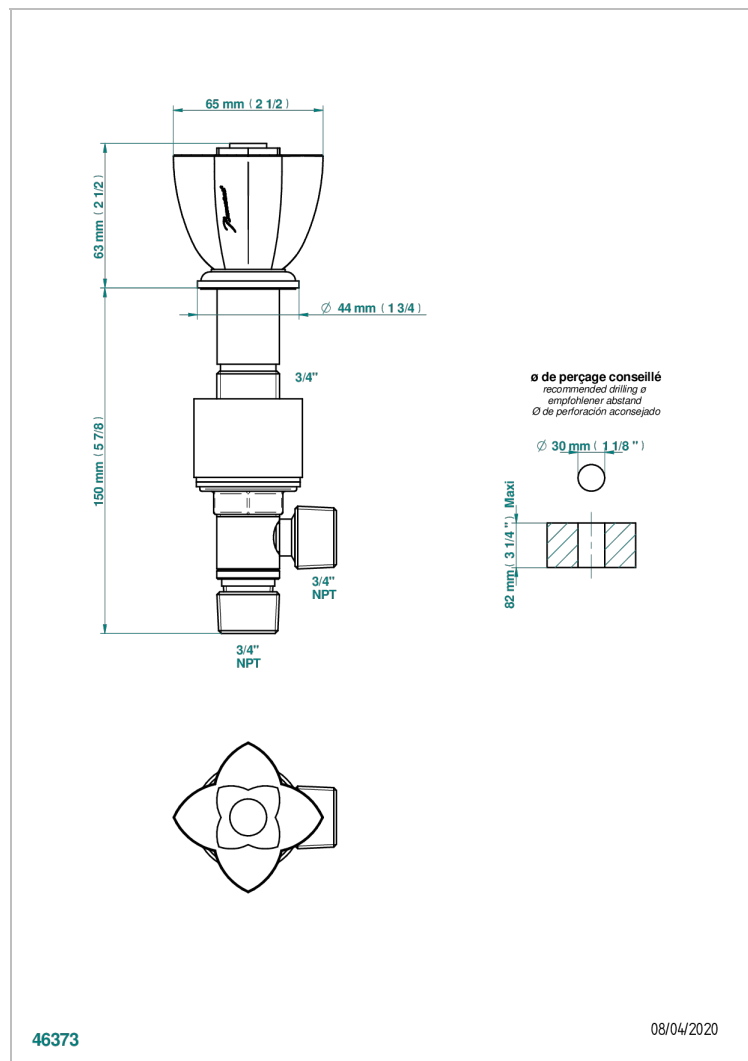

# PETALE DE CRISTAL - CLEAR CRYSTAL

U6A-36

Rim mounted 3/4" valve

## CHARACTERISTIC

- Pétale de Cristal - Clear crystal
- Rim mounted 3/4" valve